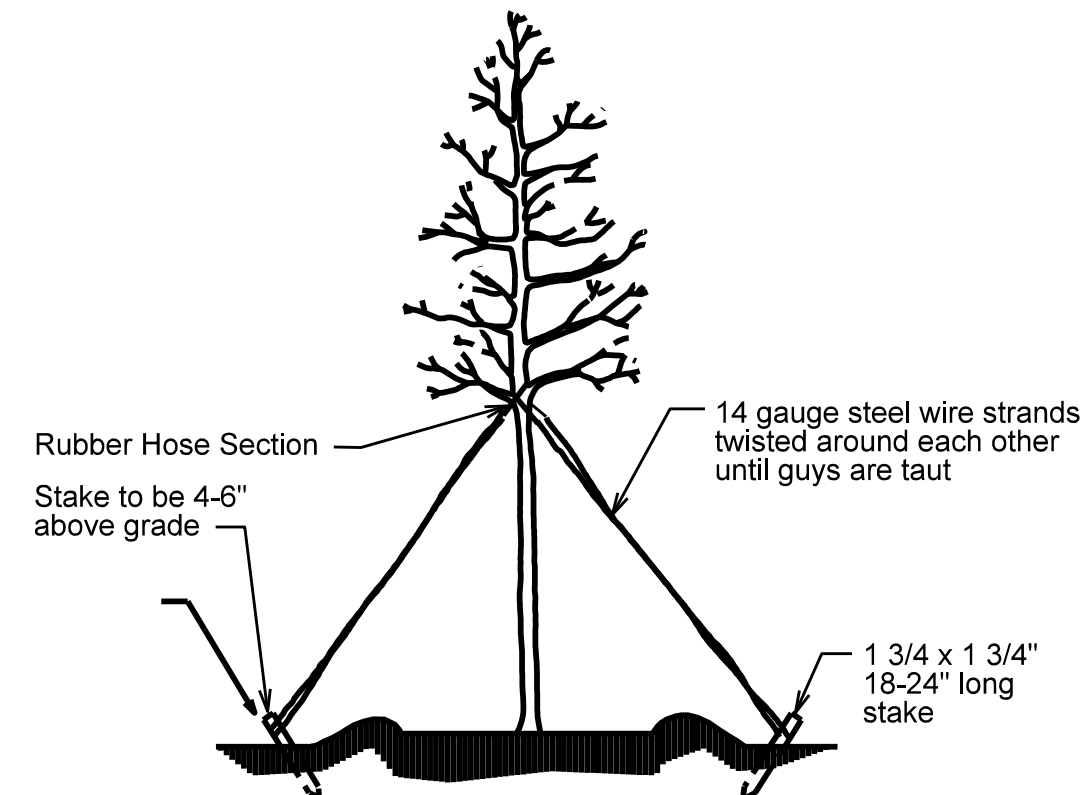

TREE OR SHRUB PLANTING DETAIL
(SLOPING GROUND)

GUARDRAIL MULCHING DETAIL
* Detail to be used when approved by the Engineer.

Shrub Bed Planting Detail

TREE GUYING DETAIL
(FOR TREES 10' OR LARGER)
* Utilize guying detail only if requested by the Engineer.

*Plants may be planted before or after mulching operation
Groundcover Planting Detail

NOTES:

SCHEDULE FOR PLANT HOLE SIZE:
CONTAINER OR ROOT BALL SIZE
X = 2 TIMES THE DIAMETER OF THE CONTAINER OR THE ROOT BALL DIAMETER