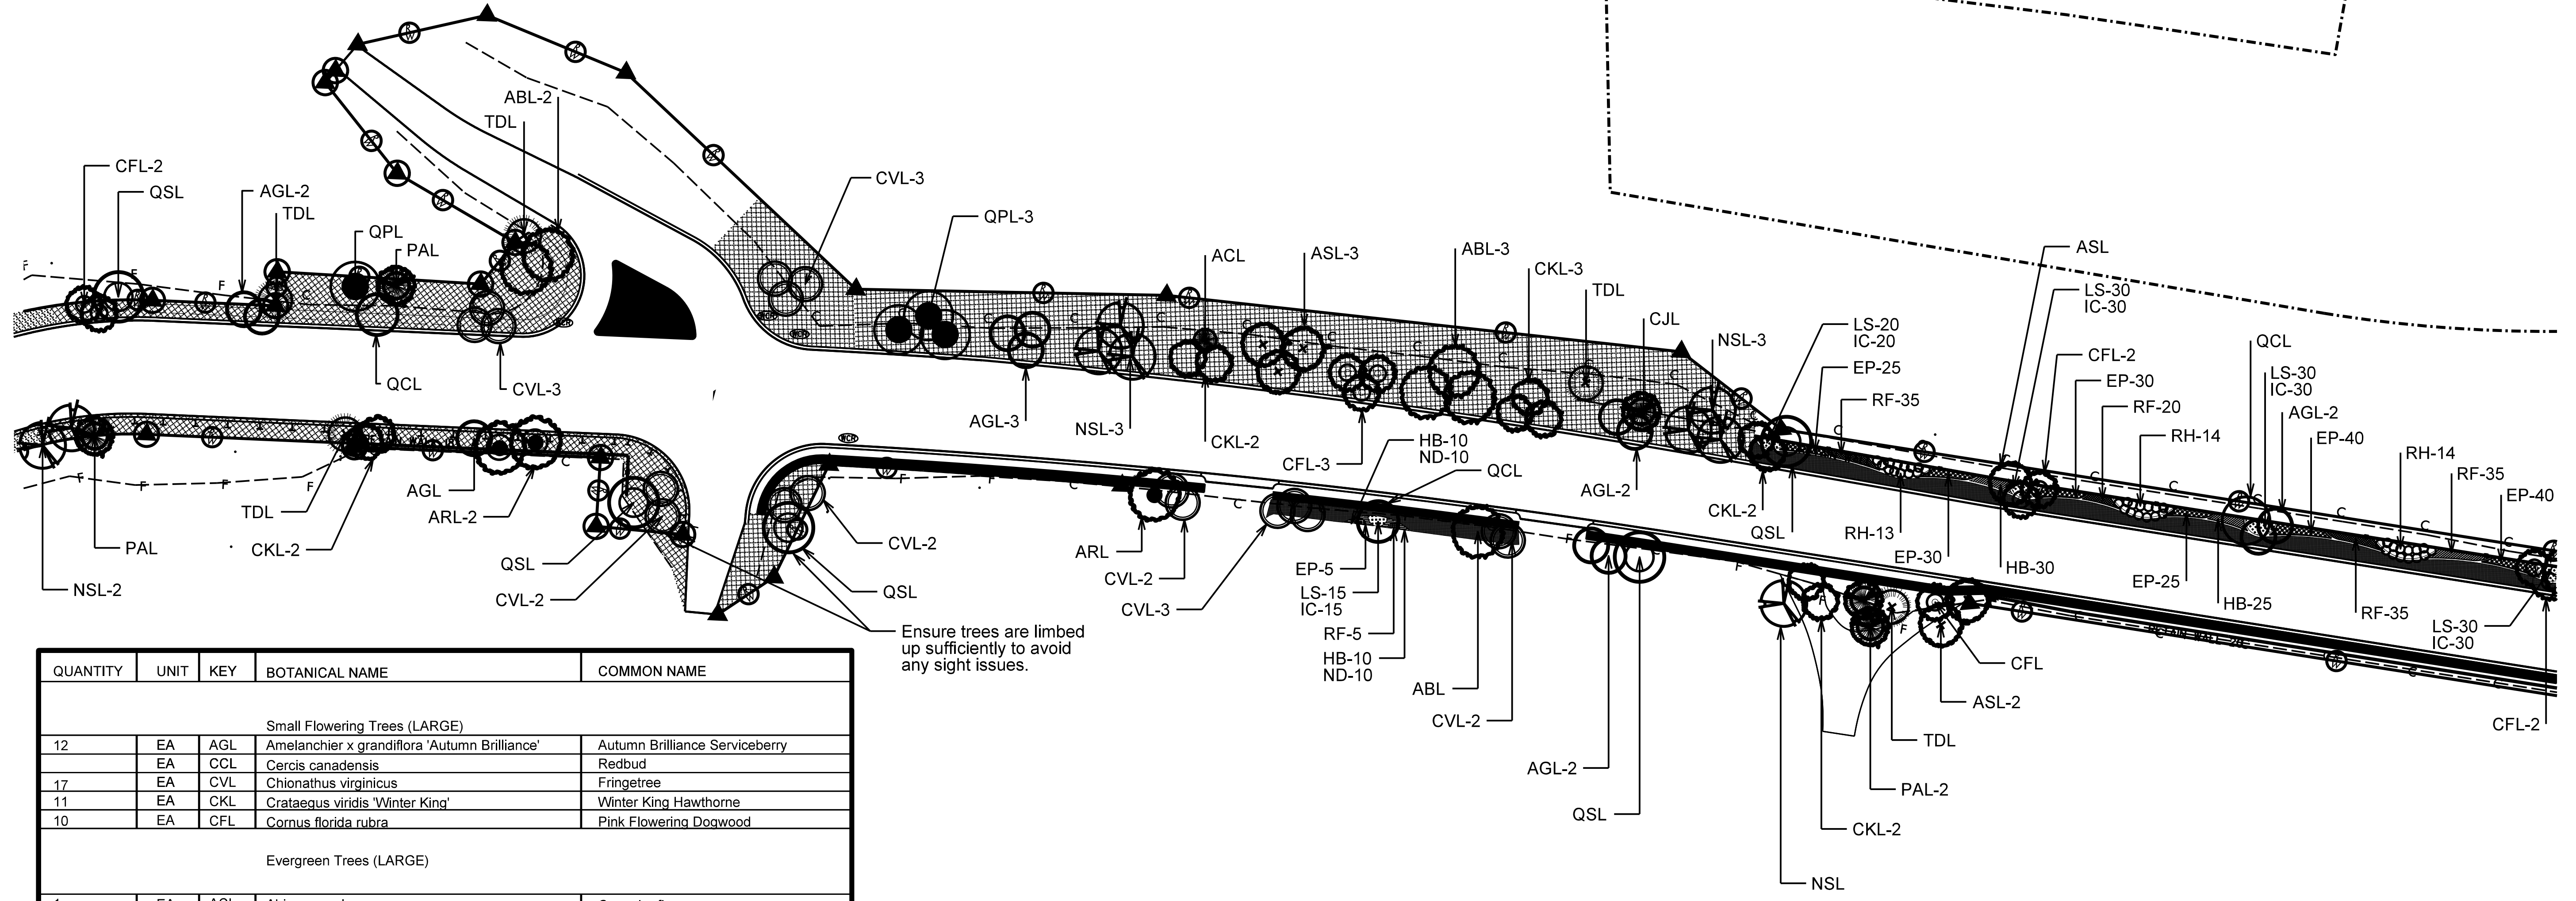

07/09/97

SHEET NO.
L2
PROJECT REF. NO.
R-2237C

R-2237C Corridor Enhancements & Aesthetics
Blowing Rock, NC, North Carolina

N.C. Department of Transportation
Roadside Environmental Unit - Design Section
Planting Plan

L2

Ensure trees are limbed up sufficiently to avoid any sight issues.

QUANTITY	UNIT	KEY	BOTANICAL NAME	COMMON NAME
Small Flowering Trees (LARGE)				
12	EA	AGL	<i>Amelanchier x grandiflora</i> 'Autumn Brilliance'	Autumn Brilliance Serviceberry
	EA	CCL	<i>Cercis canadensis</i>	Redbud
17	EA	CVL	<i>Chionanthus virginicus</i>	Fringetree
11	EA	CKL	<i>Crataegus viridis</i> 'Winter King'	Winter King Hawthorne
10	EA	CFL	<i>Cornus florida rubra</i>	Pink Flowering Dogwood
Evergreen Trees (LARGE)				
1	EA	ACL	<i>Abies concolor</i>	Concolor fir
5	EA	PAL	<i>Picea abies</i>	Norway Spruce
Deciduous Trees (LARGE)				
6	EA	ABL	<i>Acer rubrum</i> 'Autumn Blaze'	Autumn Blaze Red Maple
3	EA	ARL	<i>Acer rubrum</i> 'October Glory'	October Glory Red Maple
6	EA	ASL	<i>Acer saccharum</i> 'Green Mountain'	Green Mountain Sugar Maple
9	EA	NSL	<i>Nyssa sylvatica</i> 'Wildfire'	Black Gum
3	EA	QCL	<i>Quercus coccinea</i>	Scarlet Oak
4	EA	QPL	<i>Quercus phellos</i>	Willow Oak
5	EA	QSL	<i>Quercus shumardii</i>	Shumard Oak
5	EA	TDL	<i>Taxodium distichum</i>	Bald Cypress
Shrubs / Native Grass and Perennial Varieties				
75	EA	HB	<i>Hemerocallis</i> 'Buttered Popcorn'	Buttered Popcorn Daylily
125	EA	IC	<i>Iris</i> 'Caesars's Brother'	Caesars's Brother Bearded Iris
75	EA	ND	<i>Narcissus</i> 'Dutch Master'	Dutch Master Daffodil
	EA	PV	<i>Panicum virgatum</i> 'Cloud Nine'	Cloud Nine Switchgrass
130	EA	RF	<i>Rudbeckia fulgida</i> 'Goldstrum'	Black Eyed Susan
190	EA	EP	<i>Echinacea purpurea</i> 'Firebird'	Firebird Purple Coneflower
125	EA	LS	<i>Liriope spicata</i>	Creeping Lilyturf
41	EA	RH	<i>Rhododendron catawbiense</i> 'Roseum Elegans'	Roseum Elegans Rhododendron

ALL 17
ALL 18

SEE W-36 TH
SEE W-38 TH
SEE W-42 TH