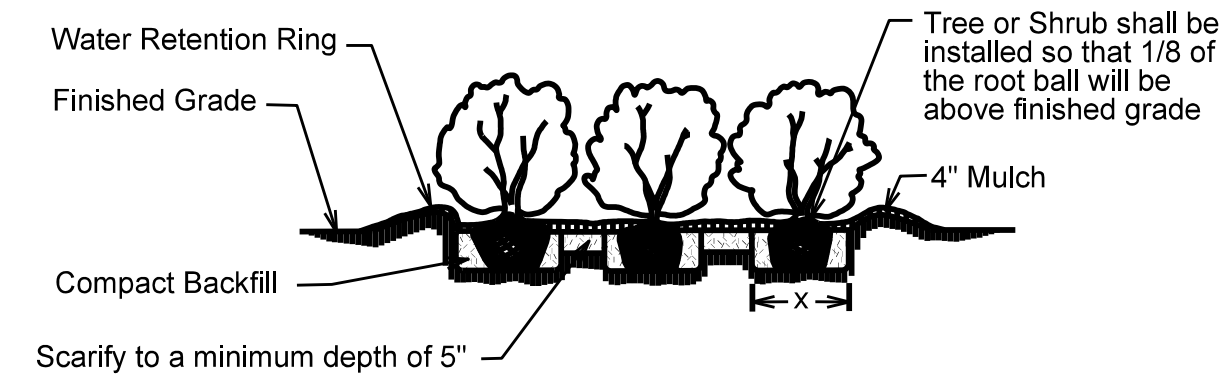

TREE OR SHRUB PLANTING DETAIL
(SLOPING GROUND)

GUARDRAIL MULCHING DETAIL
* Detail to be used when approved by the Engineer.

Shrub Bed Planting Detail

TREE GUYING DETAIL
(FOR TREES 10' OR LARGER)
* Utilize guying detail only if requested by the Engineer.