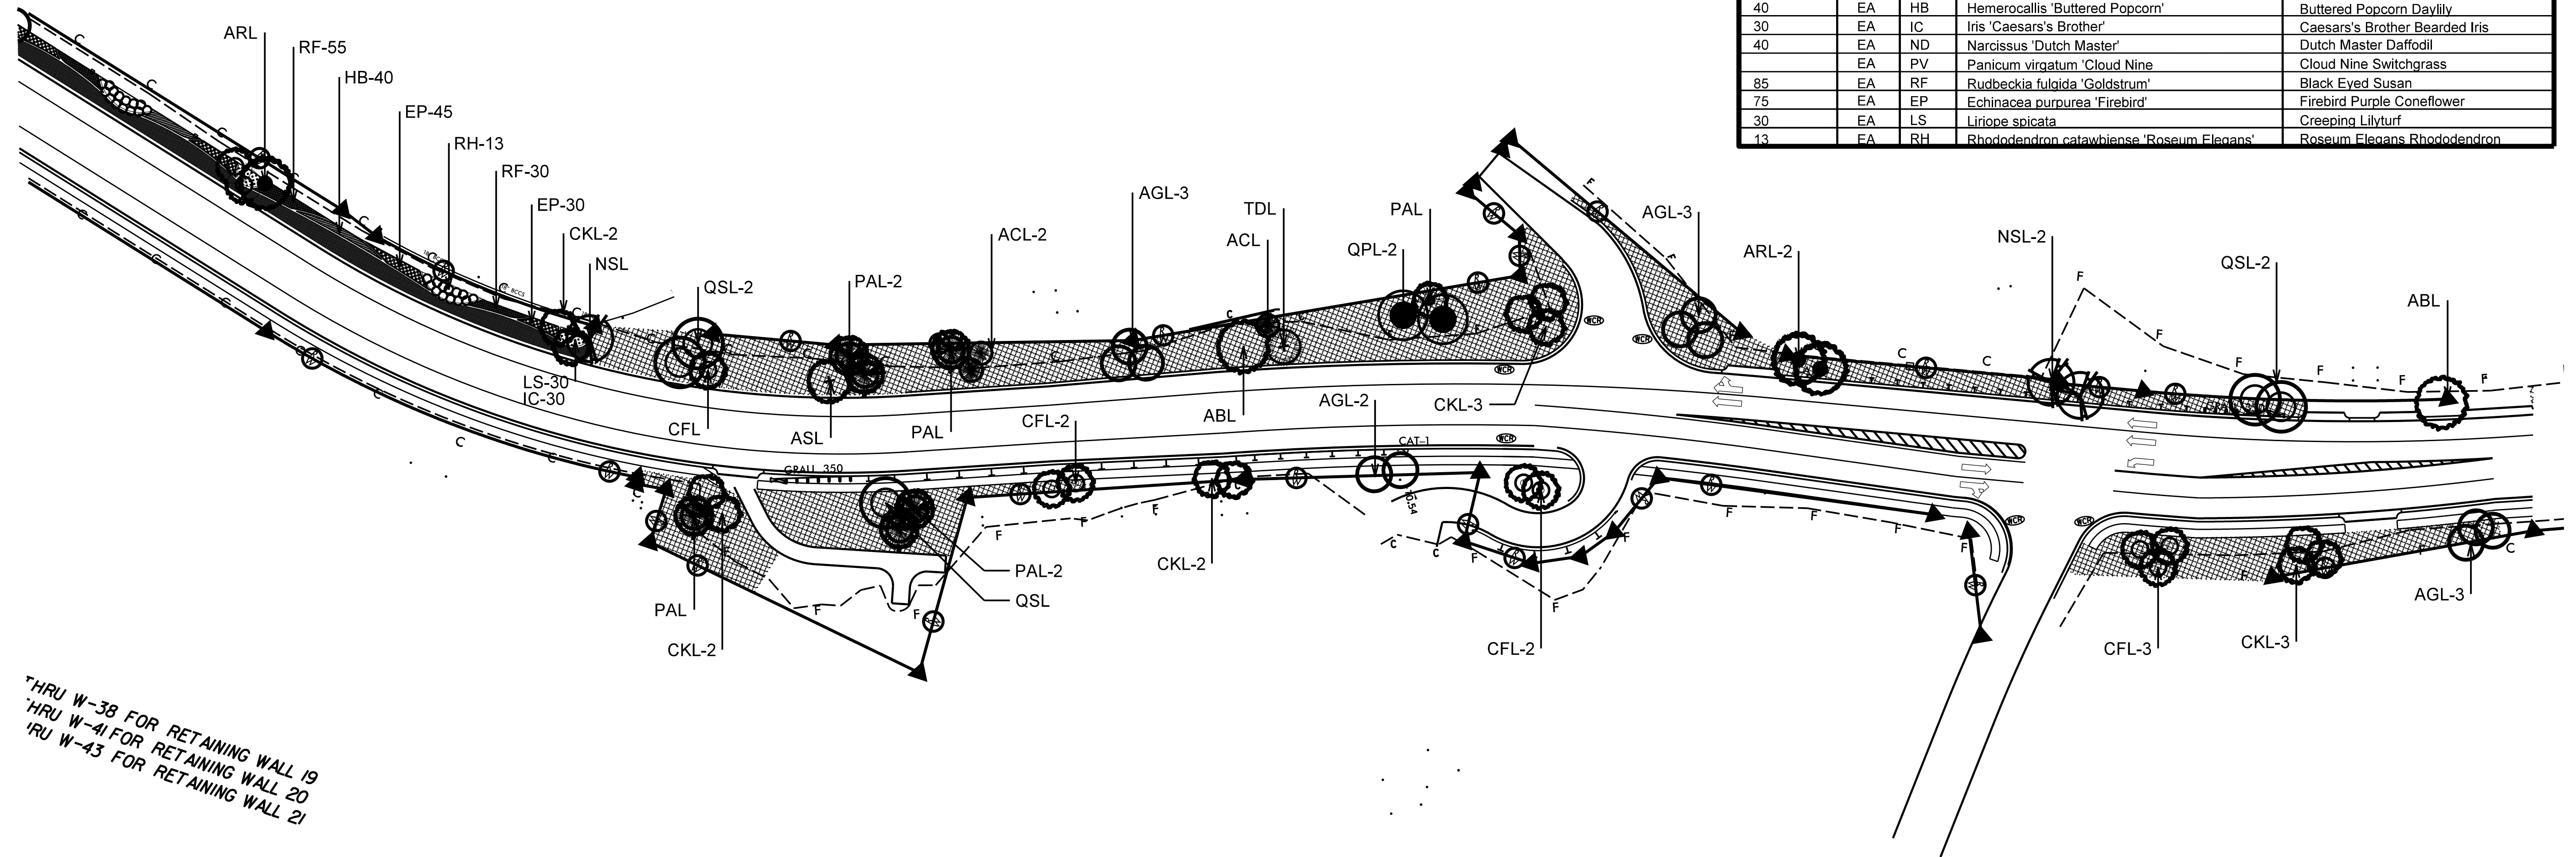

QUANTITY	UNIT	KEY	BOTANICAL NAME	COMMON NAME
Small Flowering Trees (LARGE)				
11	EA	AGL	Amelanchier x grandiflora 'Autumn Brilliance'	Autumn Brilliance Serviceberry
	EA	CCL	Cercis canadensis	Redbud
	EA	CVL	Chionathus virginicus	Fringetree
12	EA	CKL	Crataegus viridis 'Winter King'	Winter King Hawthorne
8	EA	CFL	Cornus florida rubra	Pink Flowering Dogwood
Evergreen Trees (LARGE)				
3	EA	ACL	Abies concolor	Concolor fir
7	EA	PAL	Picea abies	Norway Spruce
Deciduous Trees (LARGE)				
2	EA	ABL	Acer rubrum 'Autumn Blaze' 55T 91 CY DDE	Autumn Blaze Red Maple
3	EA	ARL	Acer rubrum 'October Glory'	October Glory Red Maple
1	EA	ASL	Acer saccharum 'Green Mountain'	Green Mountain Sugar Maple
3	EA	NSL	Nyssa sylvatica 'Wildfire'	Black Gum
	EA	QCL	Quercus coccinea	Scarlet Oak
2	EA	QPL	Quercus phellos	Willow Oak
5	EA	QSL	Quercus shumardii	Shumard Oak
1	EA	TDL	Taxodium distichum	Bald Cypress
Shrubs / Native Grass and Perennial Varieties				
40	EA	HB	Hemerocallis 'Buttered Popcorn'	Buttered Popcorn Daylily
30	EA	IC	Iris 'Caesars's Brother'	Caesars's Brother Bearded Iris
40	EA	ND	Narcissus 'Dutch Master'	Dutch Master Daffodil
	EA	PV	Panicum virgatum 'Cloud Nine'	Cloud Nine Switchgrass
85	EA	RF	Rudbeckia fulgida 'Goldstrum'	Black Eyed Susan
75	EA	EP	Echinacea purpurea 'Firebird'	Firebird Purple Coneflower
30	EA	LS	Liriope spicata	Creeping Lilturf
13	EA	RH	Rhododendron catawbiense 'Roseum Elegans'	Roseum Elegans Rhododendron

THRU W-38 FOR RETAINING WALL 19
THRU W-41 FOR RETAINING WALL 20
THRU W-43 FOR RETAINING WALL 21

R-2237C Corridor Enhancements & Aesthetics
Blowing Rock, NC, North Carolina

N.C. Department of Transportation
Roadside Environmental Unit - Design Section
Planting Plan