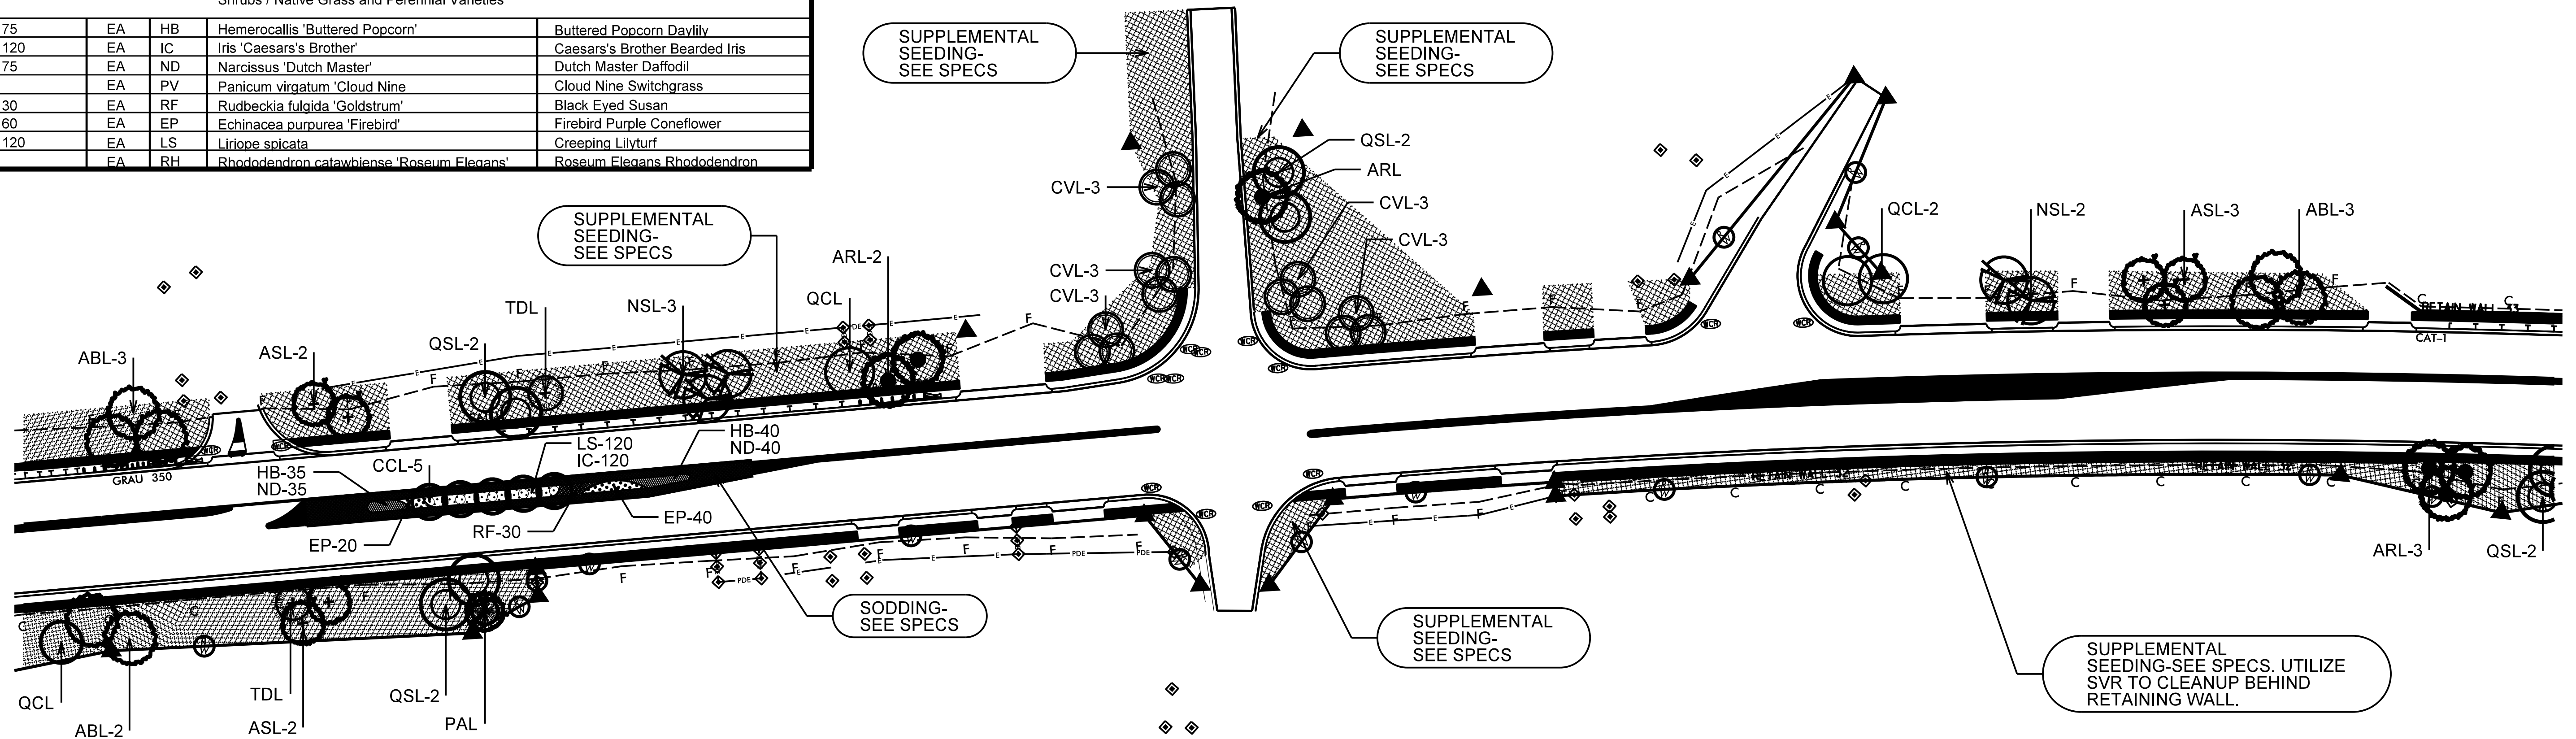

07/09/97

QUANTITY	UNIT	KEY	BOTANICAL NAME	COMMON NAME
Small Flowering Trees (LARGE)				
	EA	AGL	Amelanchier x grandiflora 'Autumn Brilliance'	Autumn Brilliance Serviceberry
5	EA	CCL	Cercis canadensis	Redbud
15	EA	CVL	Chionathus virginicus	Fringetree
	EA	CKL	Crataegus viridis 'Winter King'	Winter King Hawthorne
	EA	CFL	Cornus florida rubra	Pink Flowering Dogwood
Evergreen Trees (LARGE)				
	EA	ACL	Abies concolor	Concolor fir
1	EA	PAL	Picea abies	Norway Spruce
Deciduous Trees (LARGE)				
8	EA	ABL	Acer rubrum 'Autumn Blaze'	Autumn Blaze Red Maple
6	EA	ARL	Acer rubrum 'October Glory'	October Glory Red Maple
7	EA	ASL	Acer saccharum 'Green Mountain'	Green Mountain Sugar Maple
5	EA	NSL	Nyssa sylvatica 'Wildfire'	Black Gum
4	EA	QCL	Quercus coccinea	Scarlet Oak
	EA	QPL	Quercus phellos	Willow Oak
8	EA	QSL	Quercus shumardii	Shumard Oak
2	EA	TDL	Taxodium distichum	Bald Cypress
Shrubs / Native Grass and Perennial Varieties				
75	EA	HB	Hemerocallis 'Buttered Popcorn'	Buttered Popcorn Daylily
120	EA	IC	Iris 'Caesars's Brother'	Caesars's Brother Bearded Iris
75	EA	ND	Narcissus 'Dutch Master'	Dutch Master Daffodil
	EA	PV	Panicum virgatum 'Cloud Nine'	Cloud Nine Switchgrass
30	EA	RF	Rudbeckia fulgida 'Goldstrum'	Black Eyed Susan
60	EA	EP	Echinacea purpurea 'Firebird'	Firebird Purple Coneflower
120	EA	LS	Liriope spicata	Creeping Lilyturf
	EA	RH	Rhododendron catawbiense 'Roseum Elegans'	Roseum Elegans Rhododendron