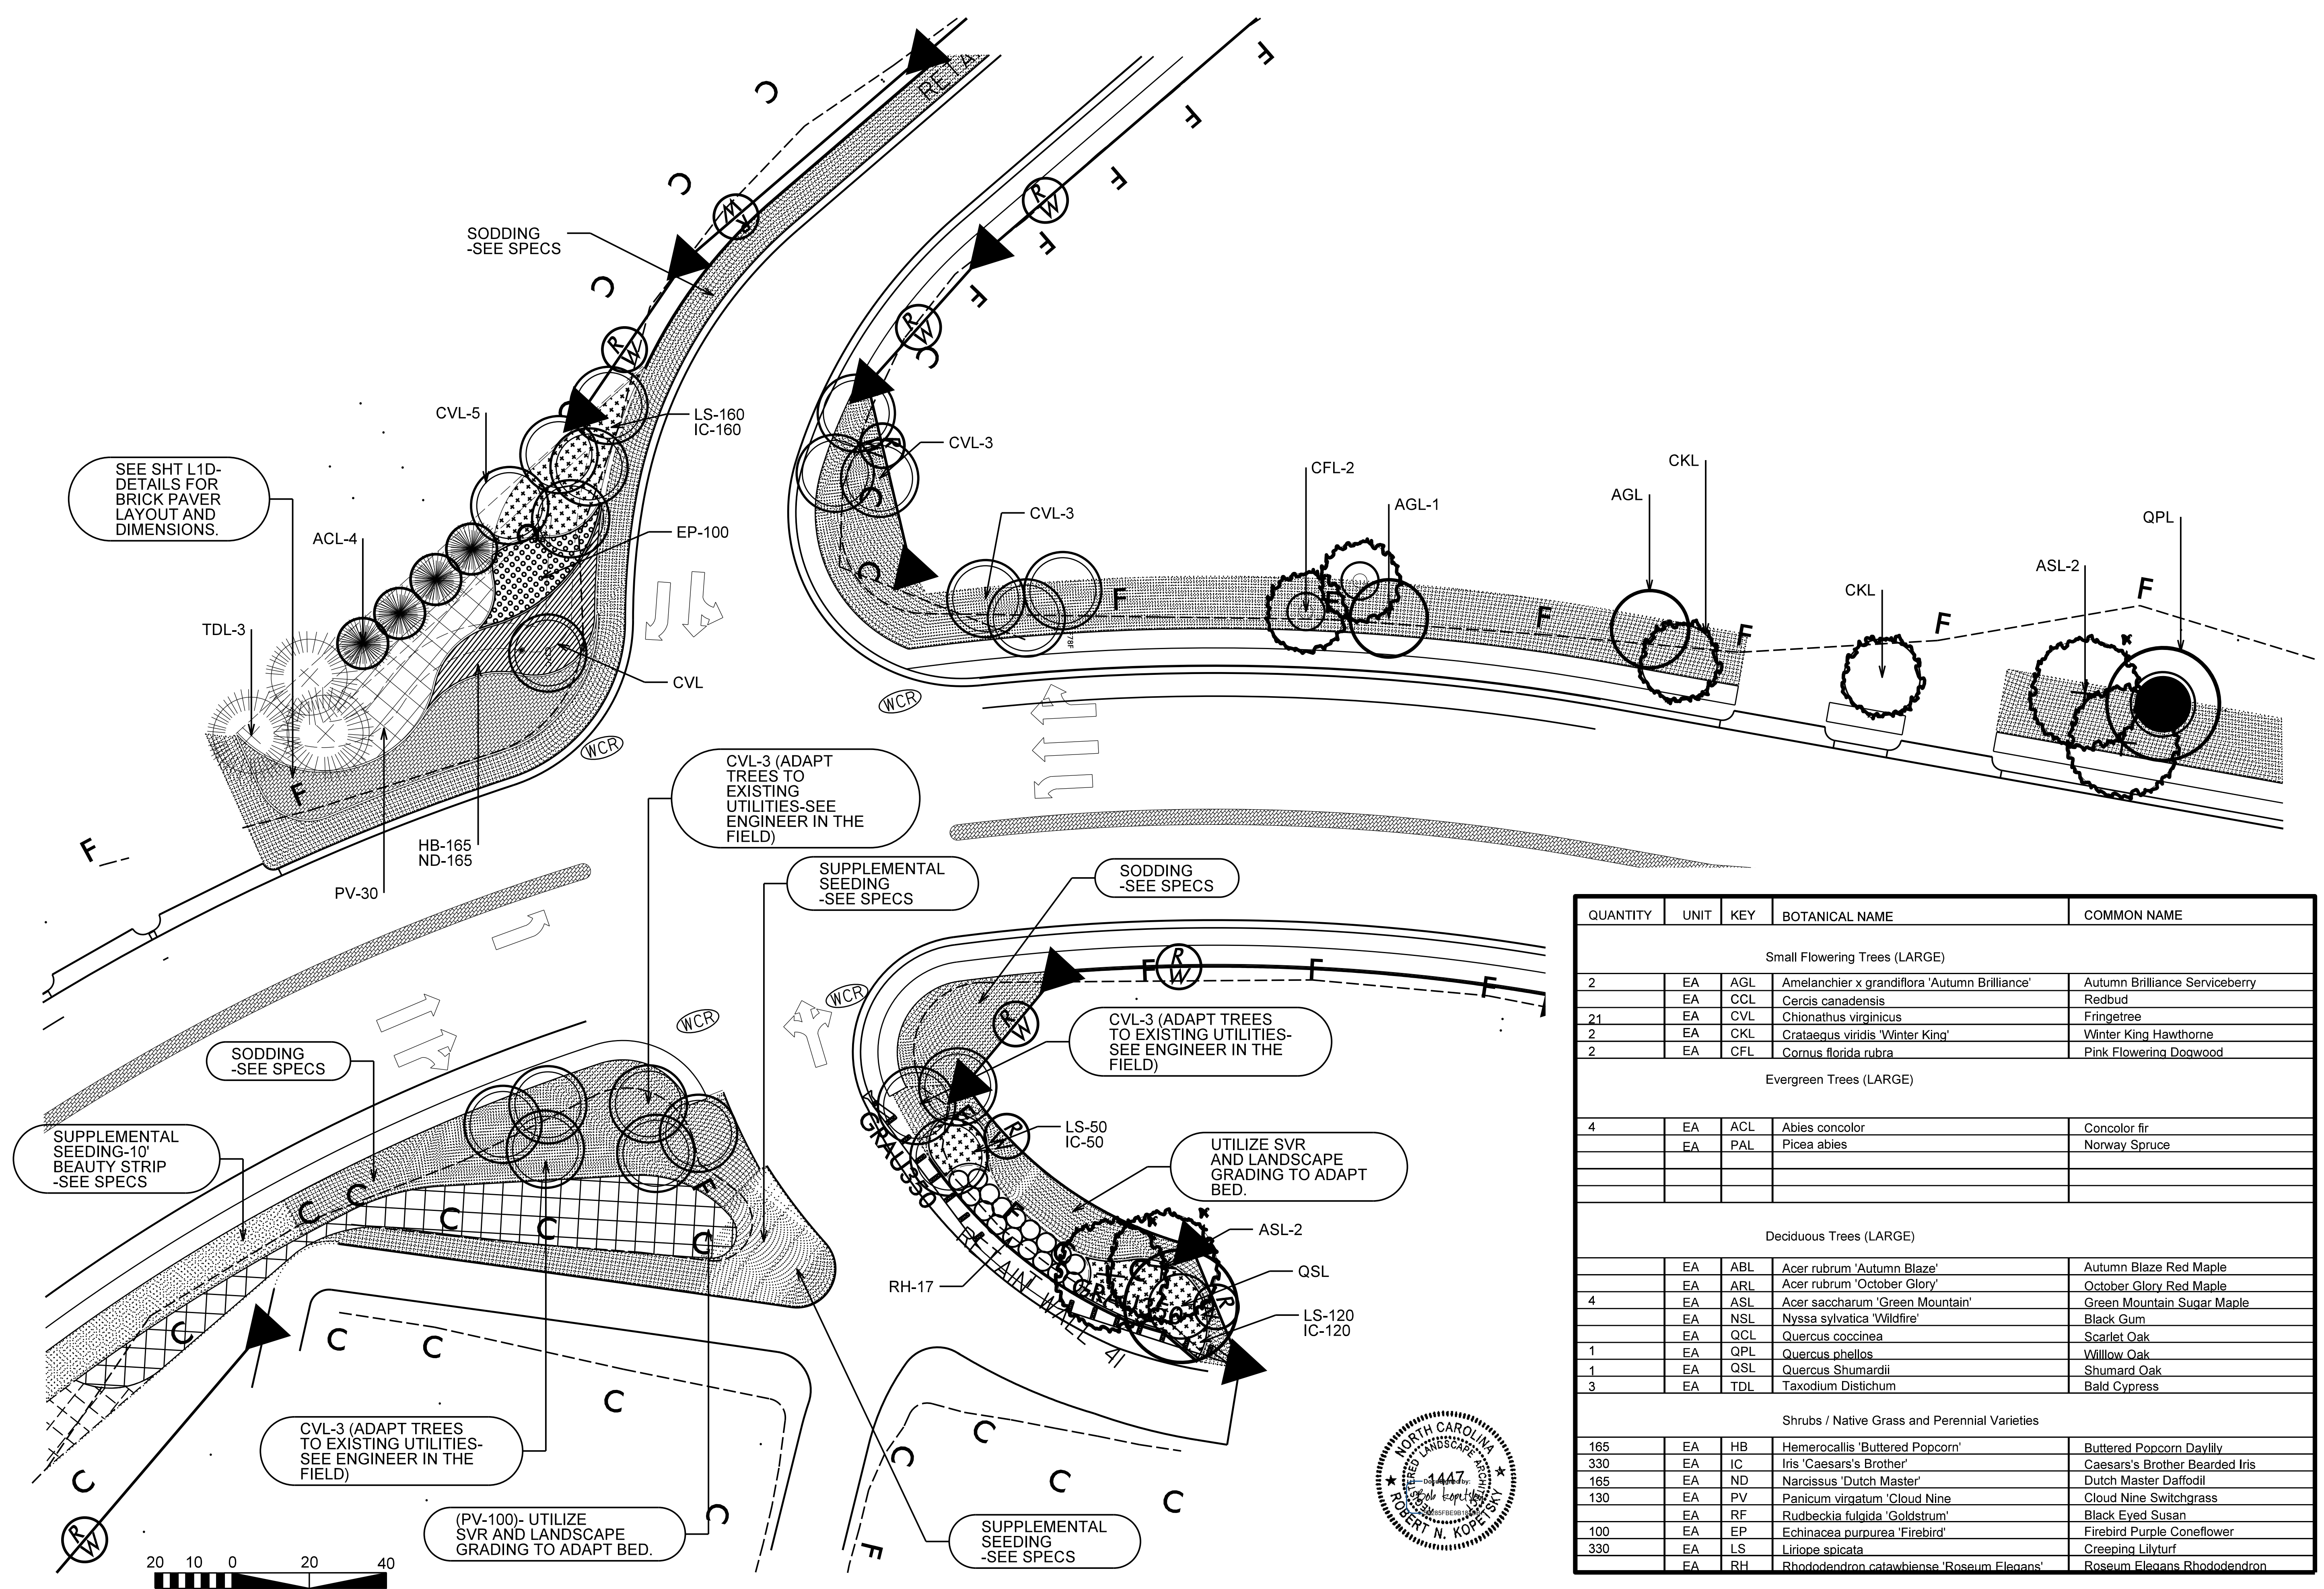

07/09/97

07/09/97

QUANTITY	UNIT	KEY	BOTANICAL NAME	COMMON NAME
Small Flowering Trees (LARGE)				
11	EA	AGL	Amelanchier x grandiflora 'Autumn Brilliance'	Autumn Brilliance Serviceberry
8	EA	CCL	Cercis canadensis	Redbud
	EA	CVL	Chionathus virginicus	Fringetree
10	EA	CKL	Crataegus viridis 'Winter King'	Winter King Hawthorne
11	EA	CFL	Cornus florida rubra	Pink Flowering Dogwood
Evergreen Trees (LARGE)				
3	EA	ACL	Abies concolor	Concolor fir
2	EA	PAL	Picea abies	Norway Spruce
Deciduous Trees (LARGE)				
4	EA	ABL	Acer rubrum 'Autumn Blaze'	Autumn Blaze Red Maple
8	EA	ARL	Acer rubrum 'October Glory'	October Glory Red Maple
11	EA	ASL	Acer saccharum 'Green Mountain'	Green Mountain Sugar Maple
12	EA	NSL	Nyssa sylvatica 'Wildfire'	Black Gum
2	EA	QCL	Quercus coccinea	Scarlet Oak
9	EA	QPL	Quercus phellos	Willow Oak
10	EA	QSL	Quercus shumardii	Shumard Oak
2	EA	TDL	Taxodium distichum	Bald Cypress
Shrubs / Native Grass and Perennial Varieties				
30	EA	HB	Hemerocallis 'Buttered Popcorn'	Buttered Popcorn Daylily
290	EA	IC	Iris 'Caesars's Brother'	Caesars's Brother Bearded Iris
30	EA	ND	Narcissus 'Dutch Master'	Dutch Master Daffodil
60	EA	PV	Panicum virgatum 'Cloud Nine'	Cloud Nine Switchgrass
95	EA	RF	Rudbeckia fulgida 'Goldstrum'	Black Eyed Susan
175	EA	EP	Echinacea purpurea 'Firebird'	Firebird Purple Coneflower
290	EA	LS	Liriope spicata	Creeping Lilyturf
	EA	RH	Rhododendron catawbiense 'Roseum Elegans'	Roseum Elegans Rhododendron