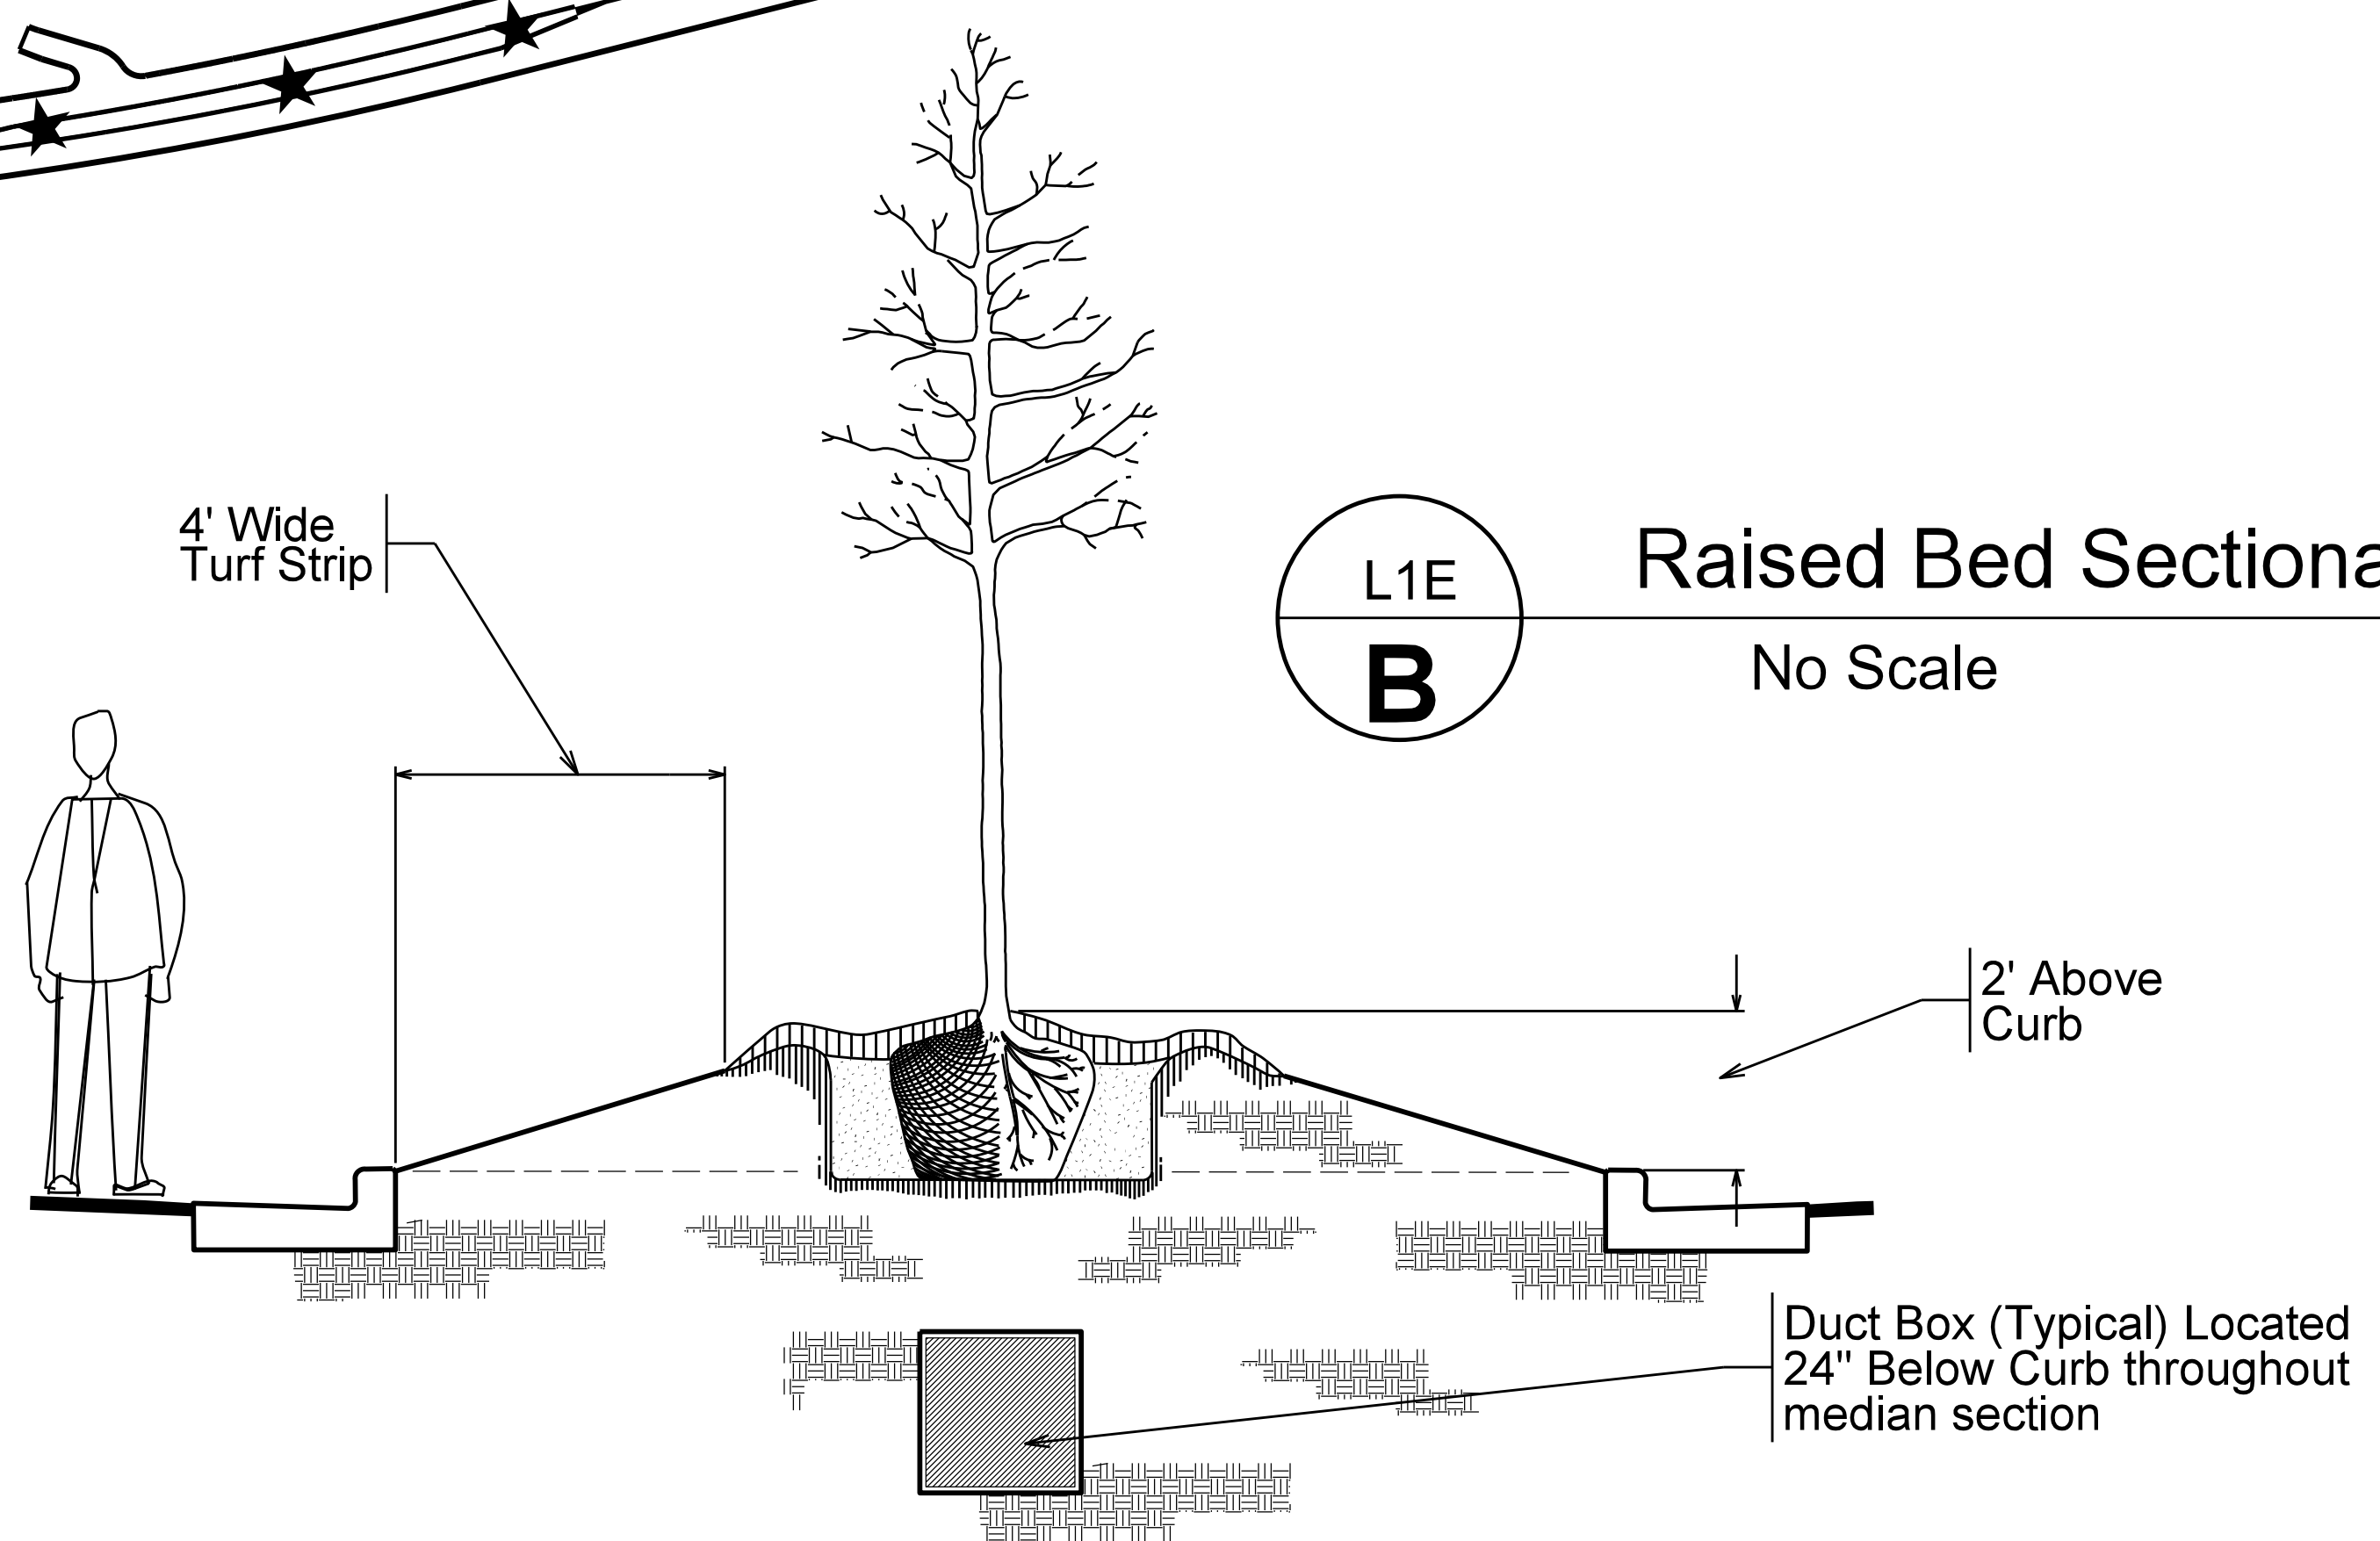

Raised Bed Sectional @ Median (TYPICAL)

No Scale

L1E
C