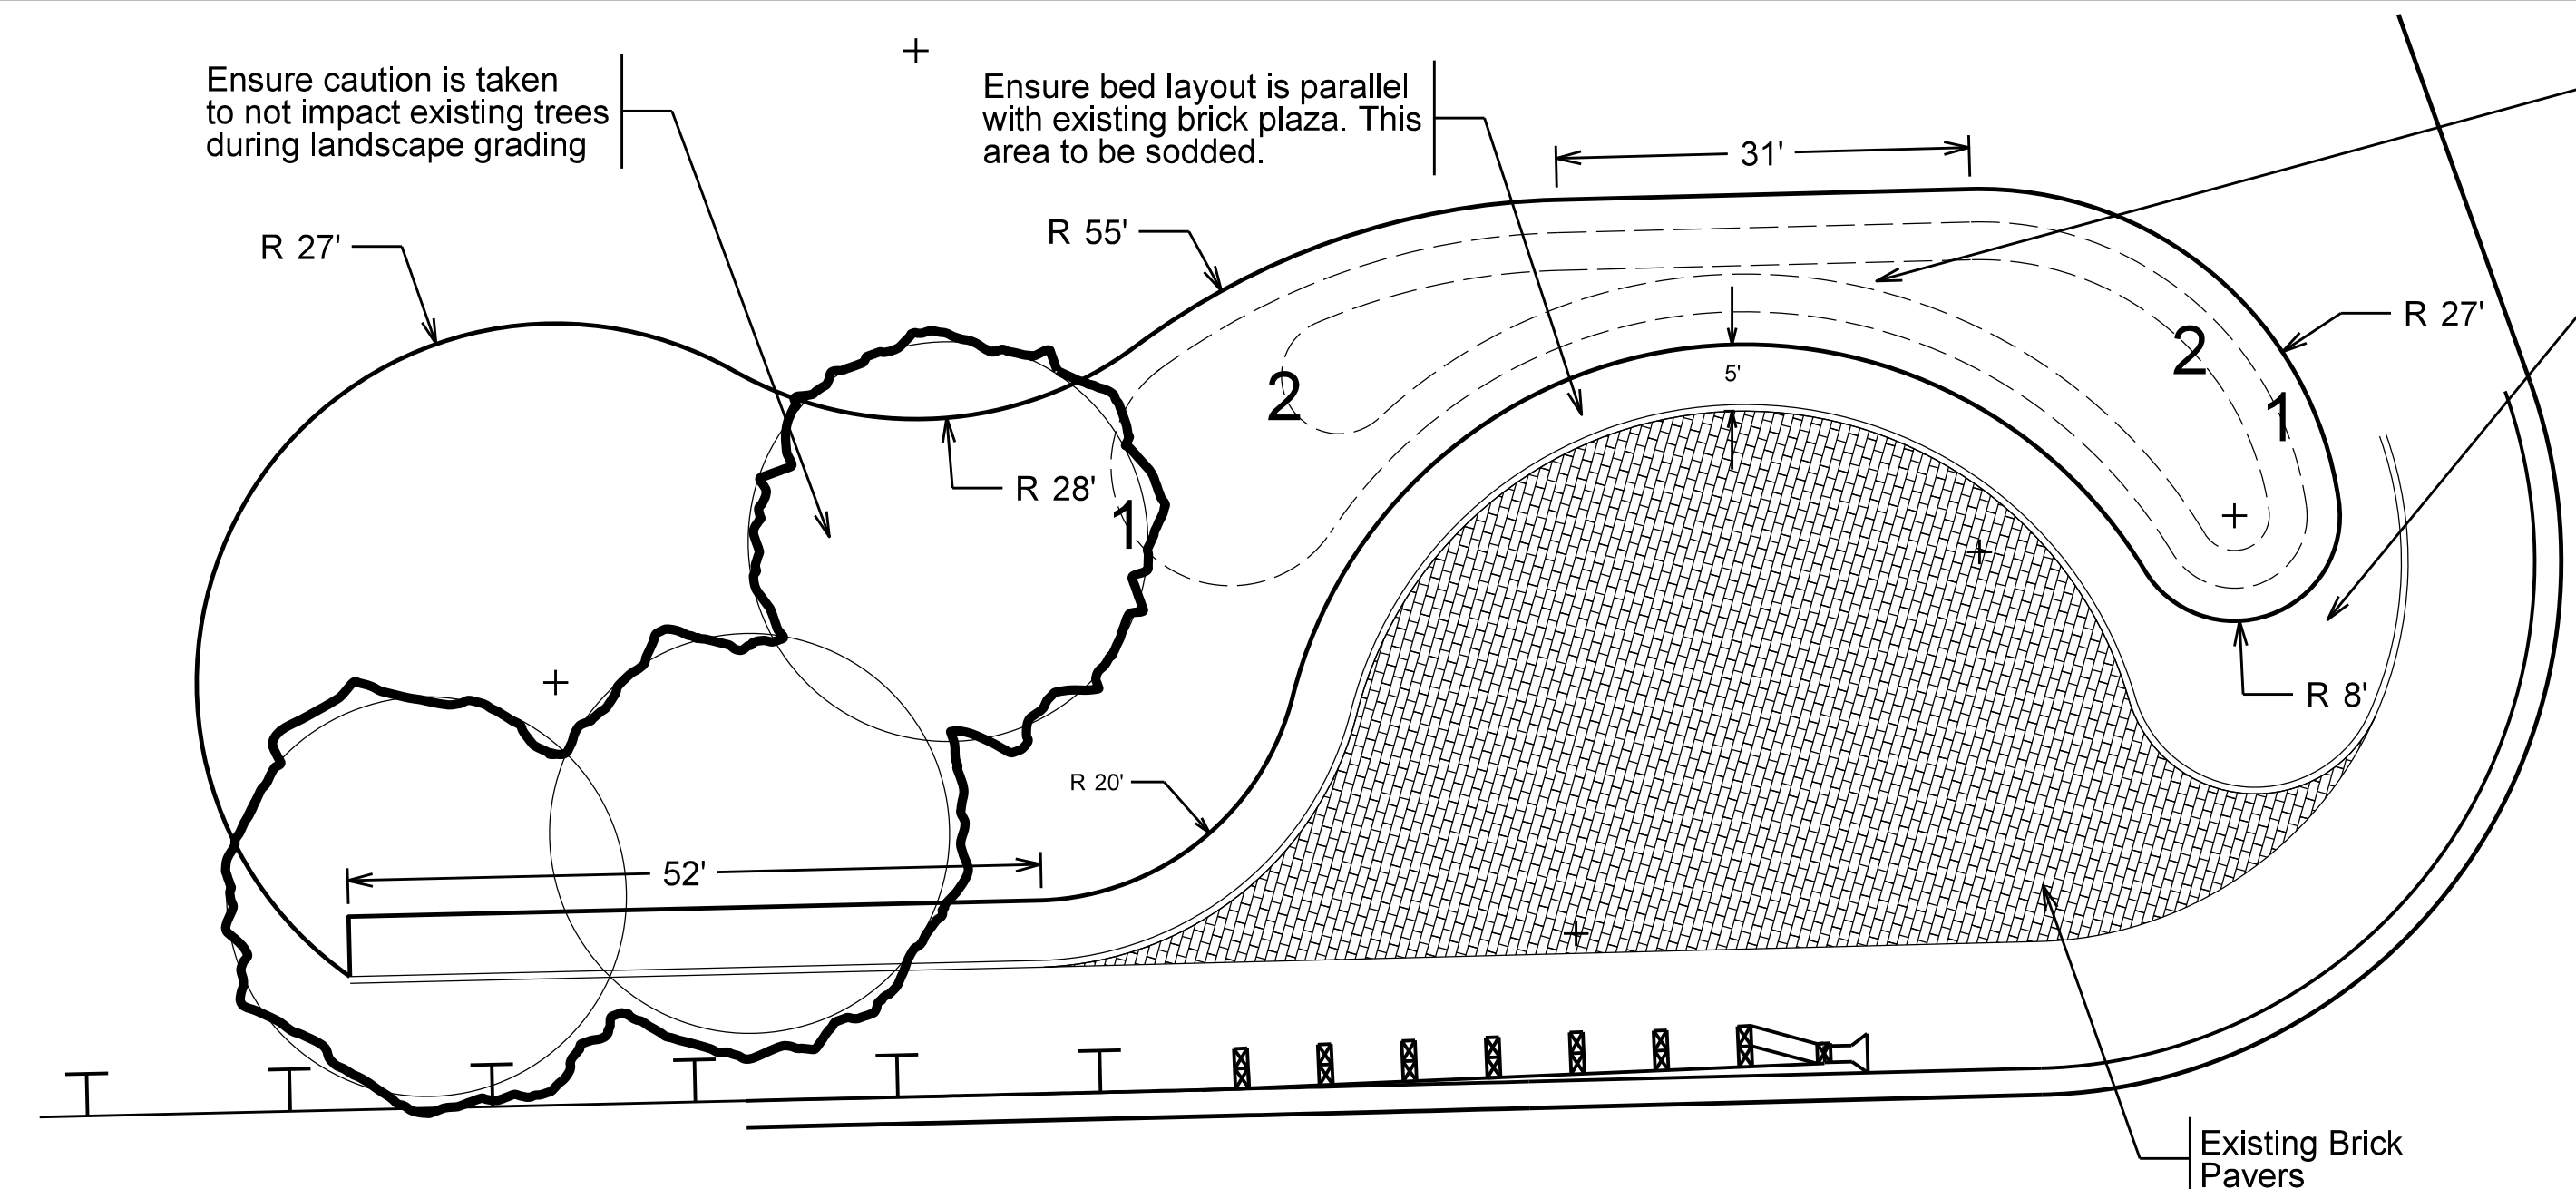

PRUNING CUTS

GUY SPACING DETAIL

GUY TYING DETAIL

Align Grasses around the edge of plant bed to establish GRID. Start center of grasses & perennials half the spacing distance from edge of plant bed

Establish the O.C. Grid for Grasses & Perennials. See Plant List for individual spacing.

STAKING DETAIL
(FOR TREES 6' TO 10')

* Utilize staking detail only if requested by the Engineer.

Typical Section @ Cut Slopes
No Scale

07/09/17

L1C A Grading/Bed Layout @ Tanger Outlet Plant Bed No Scale

L1C B Grading/Bed Layout @ East End Plant Bed No Scale