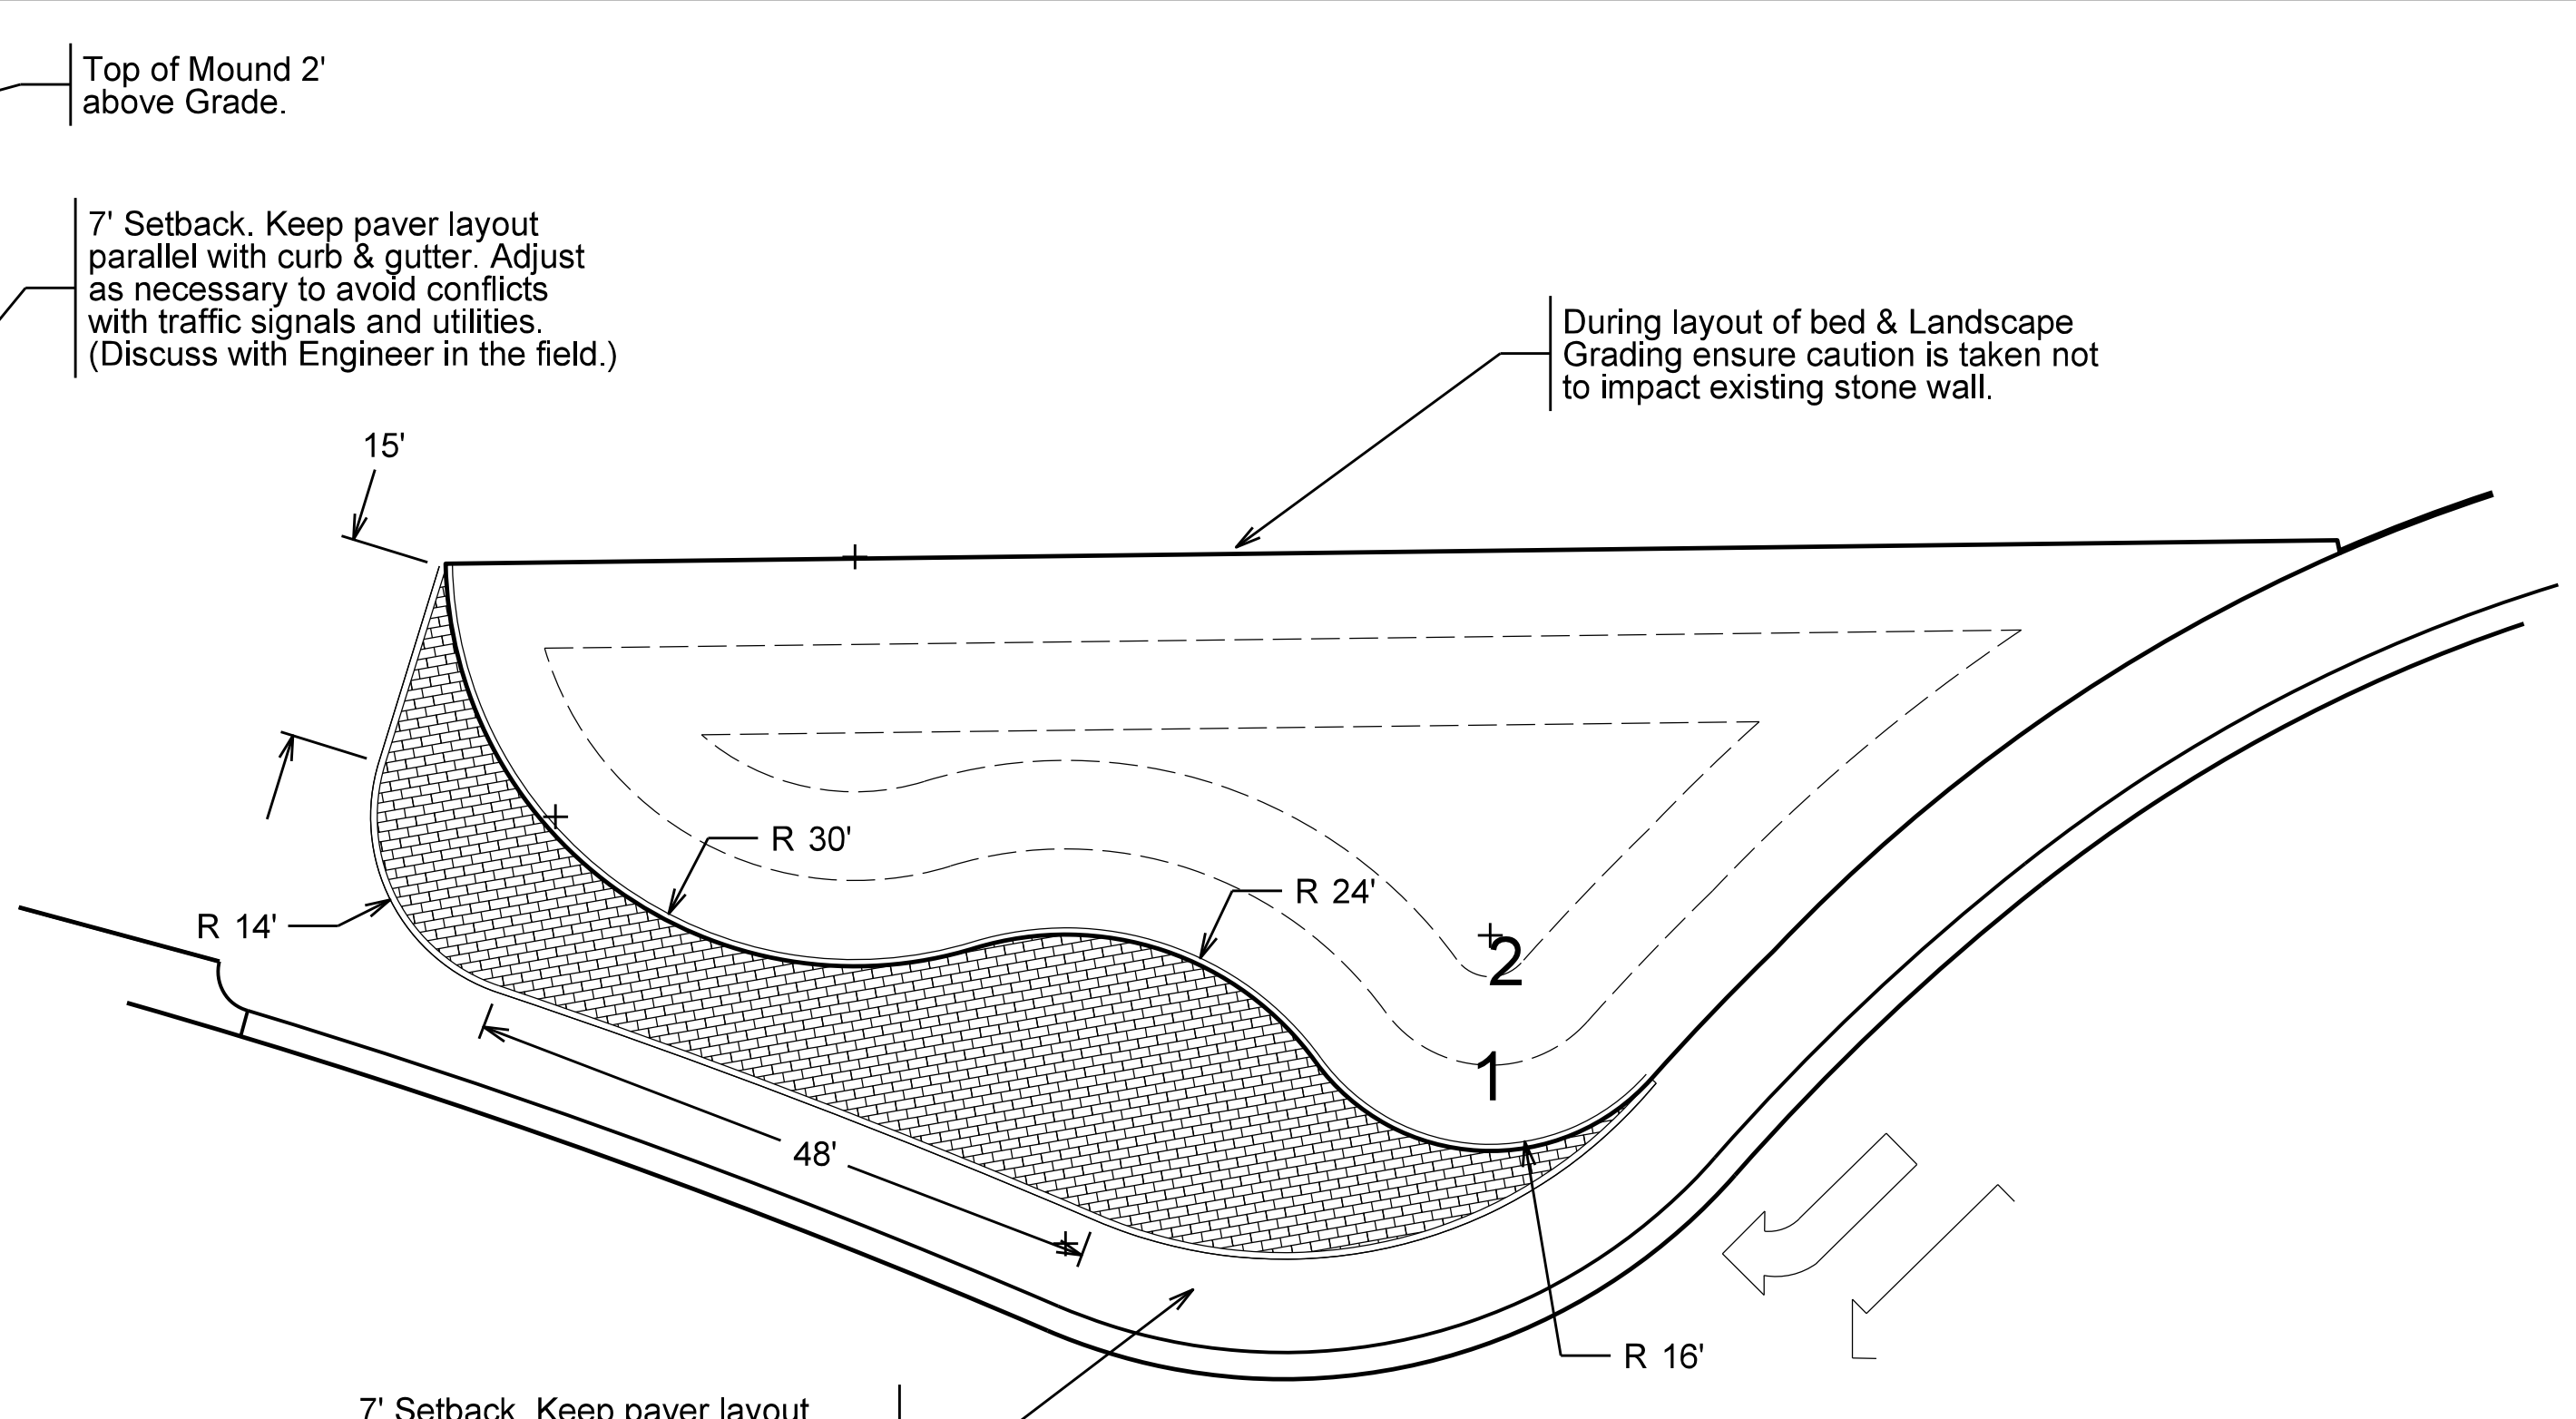

PRUNING CUTS

GUY SPACING DETAIL

GUY TYING DETAIL

Align Grasses around the edge of plant bed to establish GRID. Start center of grasses & perennials half the spacing distance from edge of plant bed

Establish the O.C. Grid for Grasses & Perennials. See Plant List for individual spacing.

STAKING DETAIL
(FOR TREES 6' TO 10')

* Utilize staking detail only if requested by the Engineer.

Typical Section @ Cut Slopes
No Scale

07/09/17

L1C A Grading/Bed Layout @ Tanger Outlet Plant Bed No Scale

L1C B Grading/Bed Layout @ East End Plant Bed No Scale