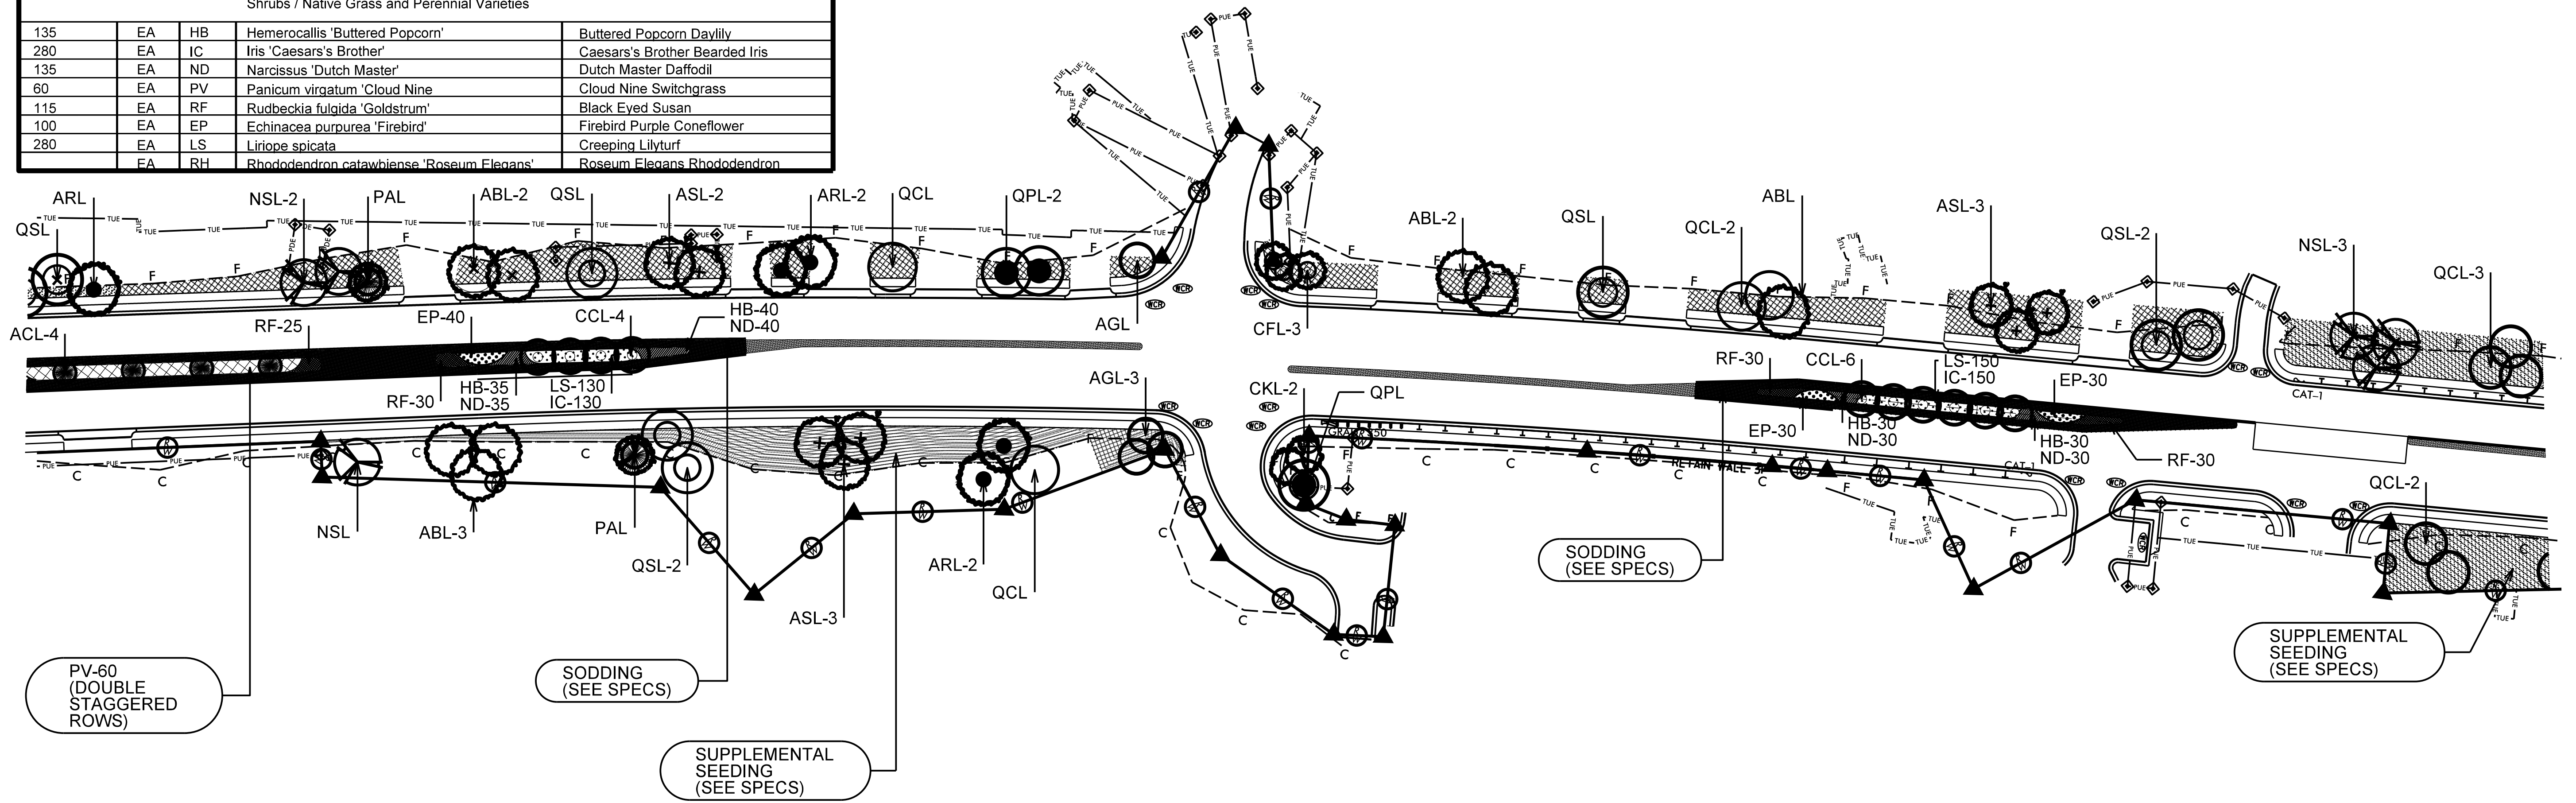

QUANTITY	UNIT	KEY	BOTANICAL NAME	COMMON NAME
Small Flowering Trees (LARGE)				
4	EA	AGL	Amelanchier x grandiflora 'Autumn Brilliance'	Autumn Brilliance Serviceberry
10	EA	CCL	Cercis canadensis	Redbud
	EA	CVL	Chionathus virginicus	Fringetree
2	EA	CKL	Crataegus viridis 'Winter King'	Winter King Hawthorne
3	EA	CFL	Cornus florida rubra	Pink Flowering Dogwood
Evergreen Trees (LARGE)				
4	EA	ACL	Abies concolor	Concolor fir
2	EA	PAL	Picea abies	Norway Spruce
Deciduous Trees (LARGE)				
8	EA	ABL	Acer rubrum 'Autumn Blaze'	Autumn Blaze Red Maple
5	EA	ARL	Acer rubrum 'October Glory'	October Glory Red Maple
8	EA	ASL	Acer saccharum 'Green Mountain'	Green Mountain Sugar Maple
6	EA	NSL	Nyssa sylvatica 'Wildfire'	Black Gum
9	EA	QCL	Quercus coccinea	Scarlet Oak
3	EA	QPL	Quercus phellos	Willow Oak
7	EA	QSL	Quercus shumardii	Shumard Oak
	EA	TDL	Taxodium distichum	Bald Cypress
Shrubs / Native Grass and Perennial Varieties				
135	EA	HB	Hemerocallis 'Buttered Popcorn'	Buttered Popcorn Daylily
280	EA	IC	Iris 'Caesars's Brother'	Caesars's Brother Bearded Iris
135	EA	ND	Narcissus 'Dutch Master'	Dutch Master Daffodil
60	EA	PV	Panicum virgatum 'Cloud Nine'	Cloud Nine Switchgrass
115	EA	RF	Rudbeckia fulgida 'Goldstrum'	Black Eyed Susan
100	EA	EP	Echinacea purpurea 'Firebird'	Firebird Purple Coneflower
280	EA	LS	Liriope spicata	Creeping Lilyturf
	EA	RH	Rhododendron catawbiense 'Roseum Elegans'	Roseum Elegans Rhododendron