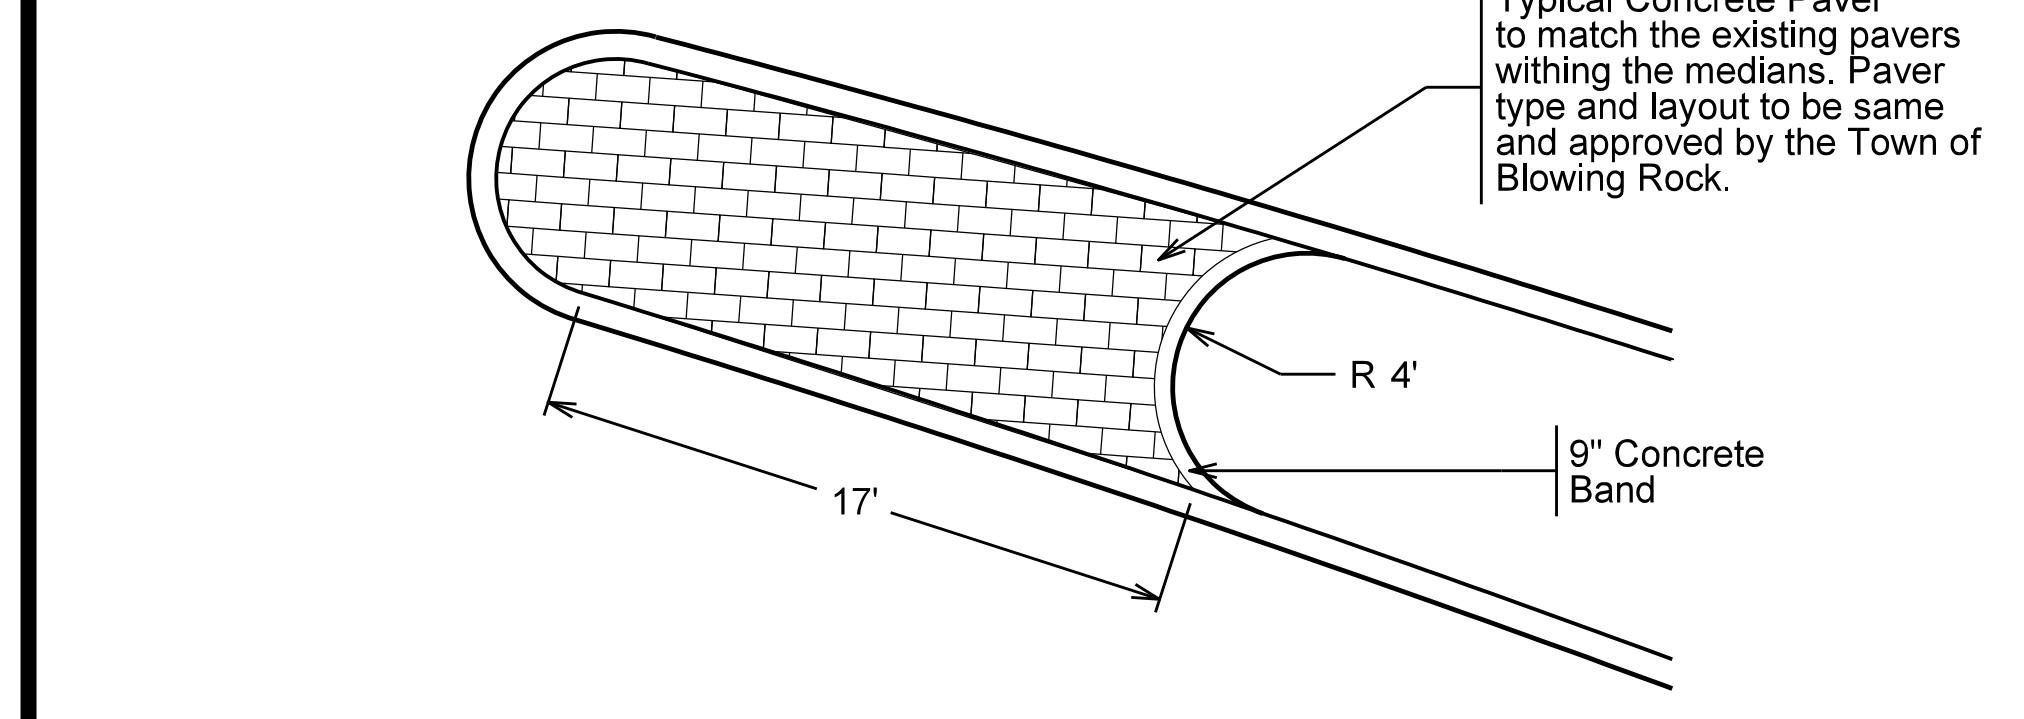

L1C C Paver with Concrete Base (TYPICAL) No Scale

L1C C Paver Layout @ Median (EAST) No Scale