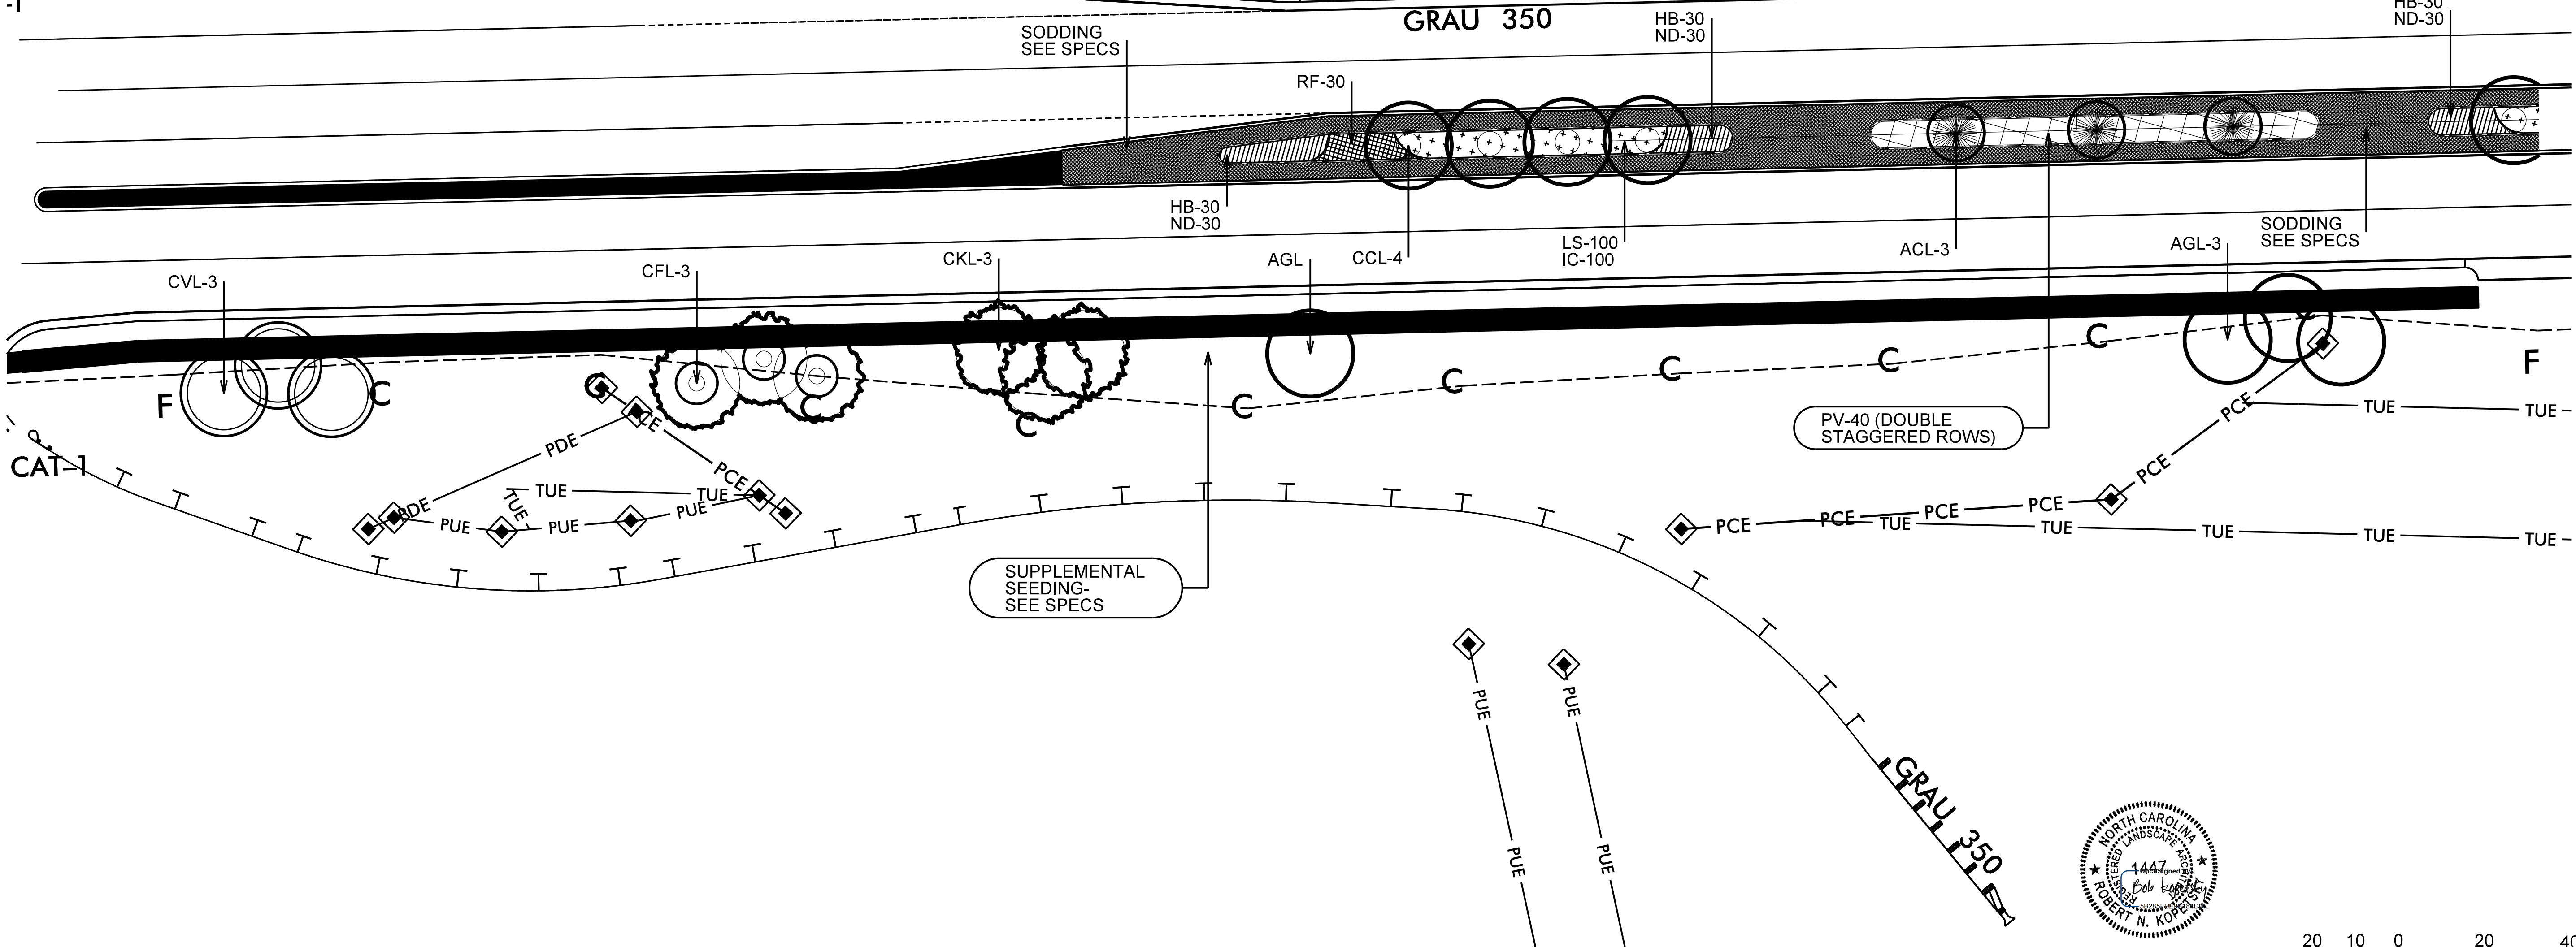

QUANTITY	UNIT	KEY	BOTANICAL NAME	COMMON NAME
Small Flowering Trees (LARGE)				
4	EA	AGL	Amelanchier x grandiflora 'Autumn Brilliance'	Autumn Brilliance Serviceberry
4	EA	CCL	Cercis canadensis	Redbud
3	EA	CVL	Chionathus virginicus	Fringetree
3	EA	CKL	Crataegus viridis 'Winter King'	Winter King Hawthorne
3	EA	CFL	Cornus florida rubra	Pink Flowering Dogwood
Evergreen Trees (LARGE)				
3	EA	ACL	Abies concolor	Concolor fir
	EA	PAL	Picea abies	Norway Spruce
Deciduous Trees (LARGE)				
	EA	ABL	Acer rubrum 'Autumn Blaze'	Autumn Blaze Red Maple
	EA	ARL	Acer rubrum 'October Glory'	October Glory Red Maple
	EA	ASL	Acer saccharum 'Green Mountain'	Green Mountain Sugar Maple
	EA	NSL	Nyssa sylvatica 'Wildfire'	Black Gum
	EA	QCL	Quercus coccinea	Scarlet Oak
	EA	QPL	Quercus phellos	Willow Oak
	EA	QSL	Quercus Shumardii	Shumard Oak
	EA	TDL	Taxodium Distichum	Bald Cypress
Shrubs / Native Grass and Perennial Varieties				
90	EA	HB	Hemerocallis 'Buttered Popcorn'	Buttered Popcorn Daylily
100	EA	IC	Iris 'Caesars's Brother'	Caesars's Brother Bearded Iris
90	EA	ND	Narcissus 'Dutch Master'	Dutch Master Daffodil
40	EA	PV	Panicum virgatum 'Cloud Nine'	Cloud Nine Switchgrass
30	EA	RF	Rudbeckia fulgida 'Goldstrum'	Black Eyed Susan
	EA	EP	Echinacea purpurea 'Firebird'	Firebird Purple Coneflower
100	EA	LS	Liriope spicata	Creeping Lilyturf
	EA	RH	Rhododendron catawbiense 'Roseum Elegans'	Roseum Elegans Rhododendron