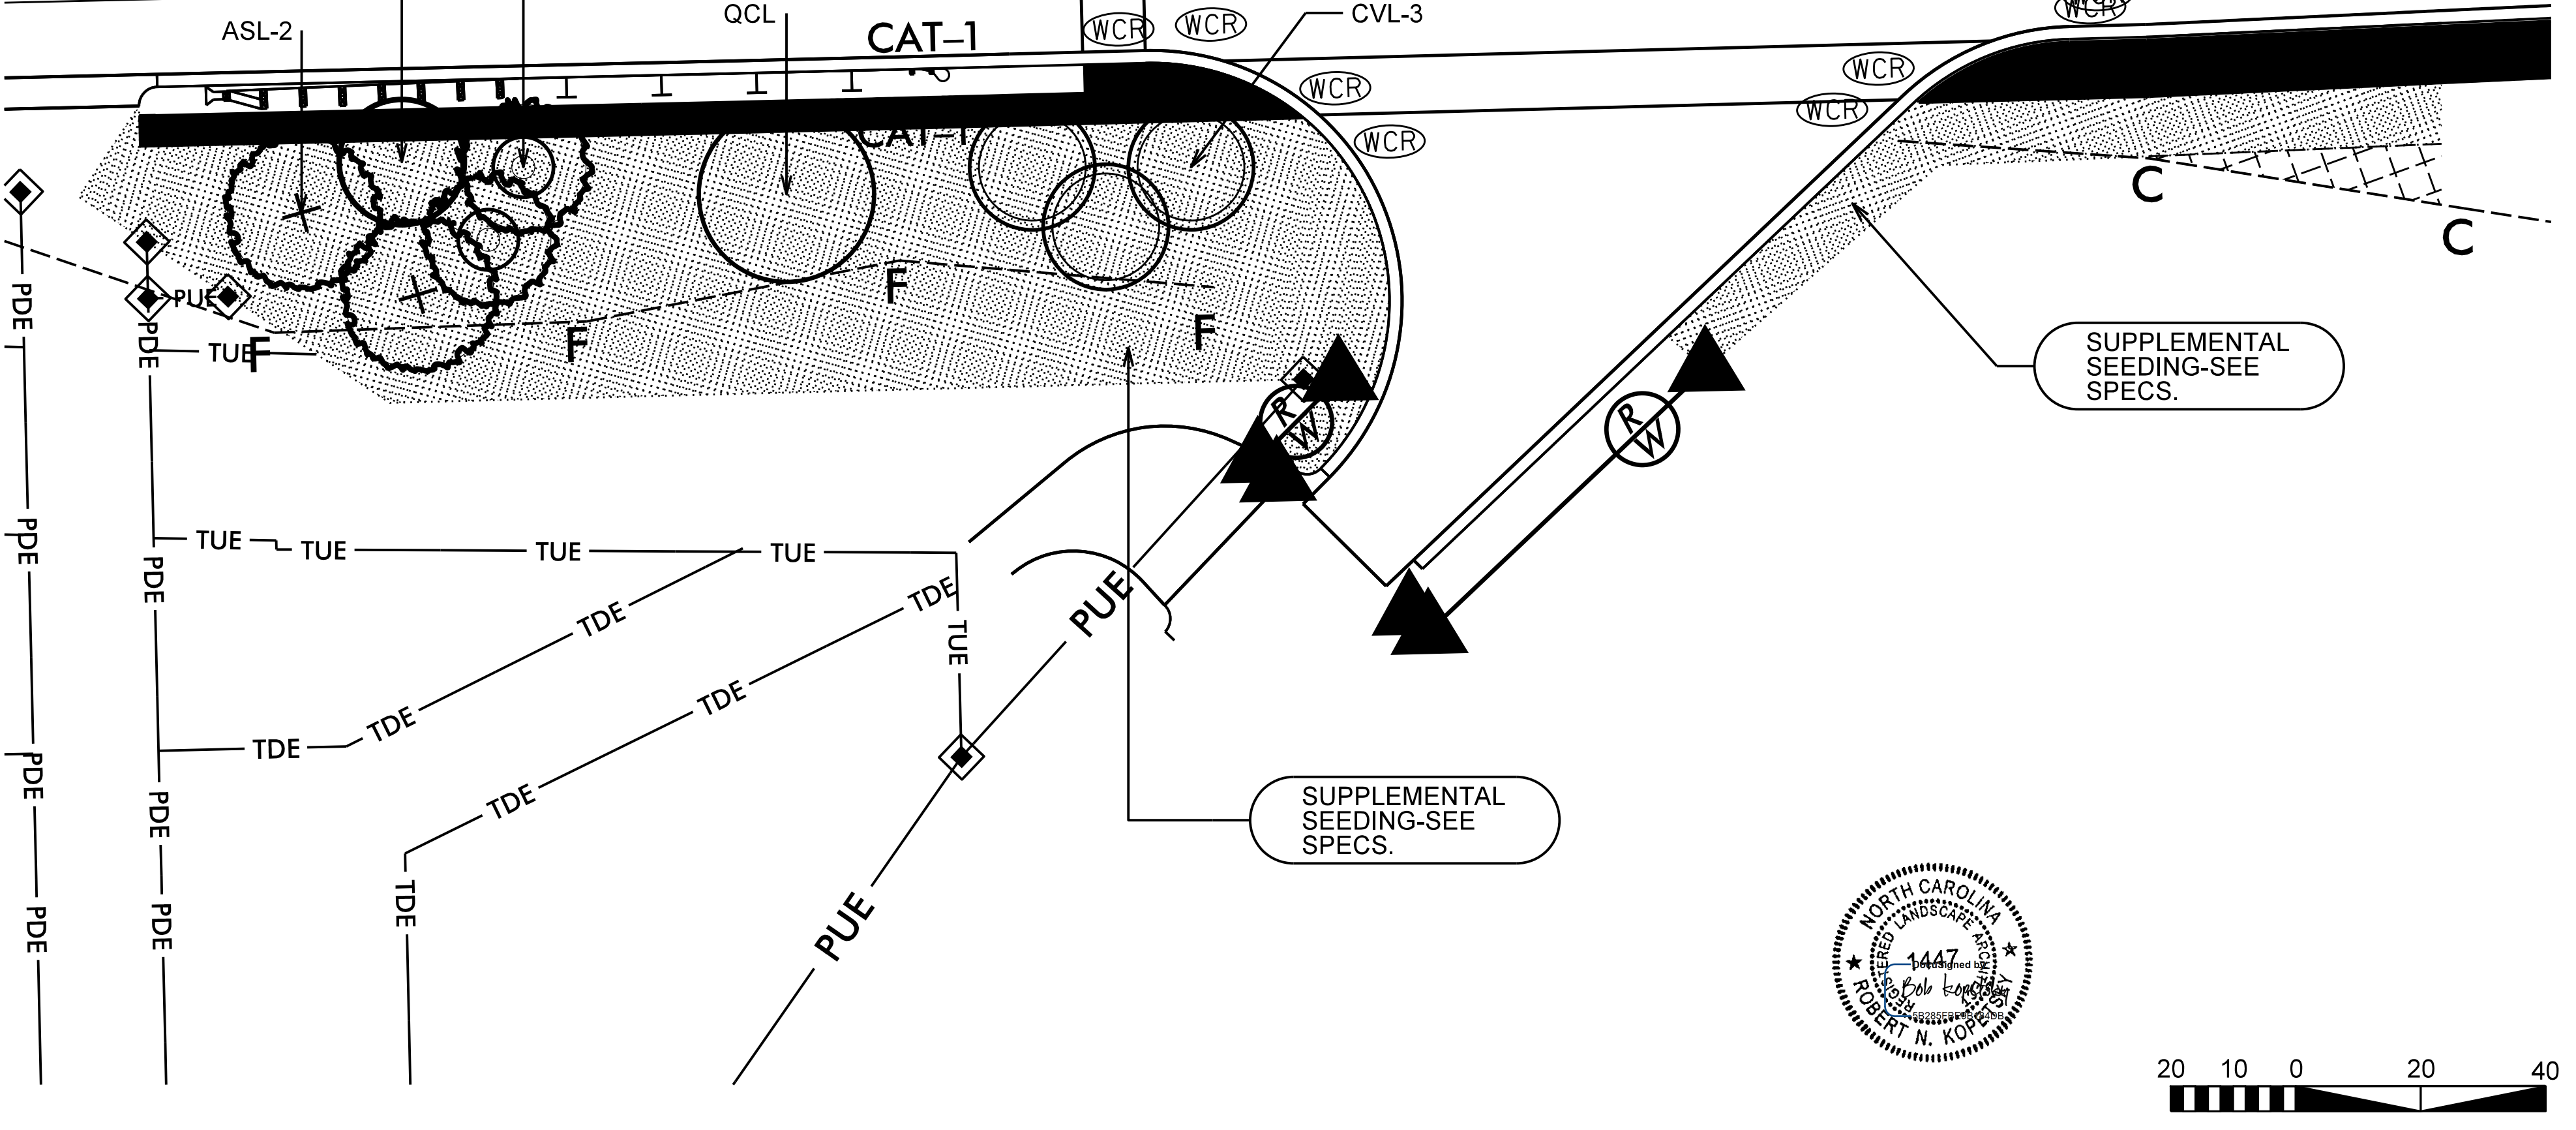

QUANTITY	UNIT	KEY	BOTANICAL NAME	COMMON NAME
Small Flowering Trees (LARGE)				
1	EA	AGL	<i>Amelanchier x grandiflora</i> 'Autumn Brilliance'	Autumn Brilliance Serviceberry
4	EA	CCL	<i>Cercis canadensis</i>	Redbud
13	EA	CVL	<i>Chionanthus virginicus</i>	Fringetree
	EA	CKL	<i>Crataegus viridis</i> 'Winter King'	Winter King Hawthorne
	EA	CFL	<i>Cornus florida rubra</i>	Pink Flowering Dogwood
Evergreen Trees (LARGE)				
	EA	ACL	<i>Abies concolor</i>	Concolor fir
1	EA	PAL	<i>Picea abies</i>	Norway Spruce
Deciduous Trees (LARGE)				
	EA	ABL	<i>Acer rubrum</i> 'Autumn Blaze'	Autumn Blaze Red Maple
	EA	ARL	<i>Acer rubrum</i> 'October Glory'	October Glory Red Maple
2	EA	ASL	<i>Acer saccharum</i> 'Green Mountain'	Green Mountain Sugar Maple
	EA	NSL	<i>Nyssa sylvatica</i> 'Wildfire'	Black Gum
4	EA	QCL	<i>Quercus coccinea</i>	Scarlet Oak
	EA	QPL	<i>Quercus phellos</i>	Willow Oak
	EA	QSL	<i>Quercus shumardii</i>	Shumard Oak
2	EA	TDL	<i>Taxodium distichum</i>	Bald Cypress
Shrubs / Native Grass and Perennial Varieties				
75	EA	HB	<i>Hemerocallis</i> 'Buttered Popcorn'	Buttered Popcorn Daylily
100	EA	IC	<i>Iris</i> 'Caesars's Brother'	Caesars's Brother Bearded Iris
500	EA	ND	<i>Narcissus</i> 'Dutch Master'	Dutch Master Daffodil
110	EA	PV	<i>Panicum virgatum</i> 'Cloud Nine'	Cloud Nine Switchgrass
80	EA	RF	<i>Rudbeckia fulgida</i> 'Goldstrum'	Black Eyed Susan
30	EA	EP	<i>Echinacea purpurea</i> 'Firebird'	Firebird Purple Coneflower
100	EA	LS	<i>Liriope spicata</i>	Creeping Lilyturf
	EA	RH	<i>Rhododendron catawbiense</i> 'Roseum Elegans'	Roseum Elegans Rhododendron