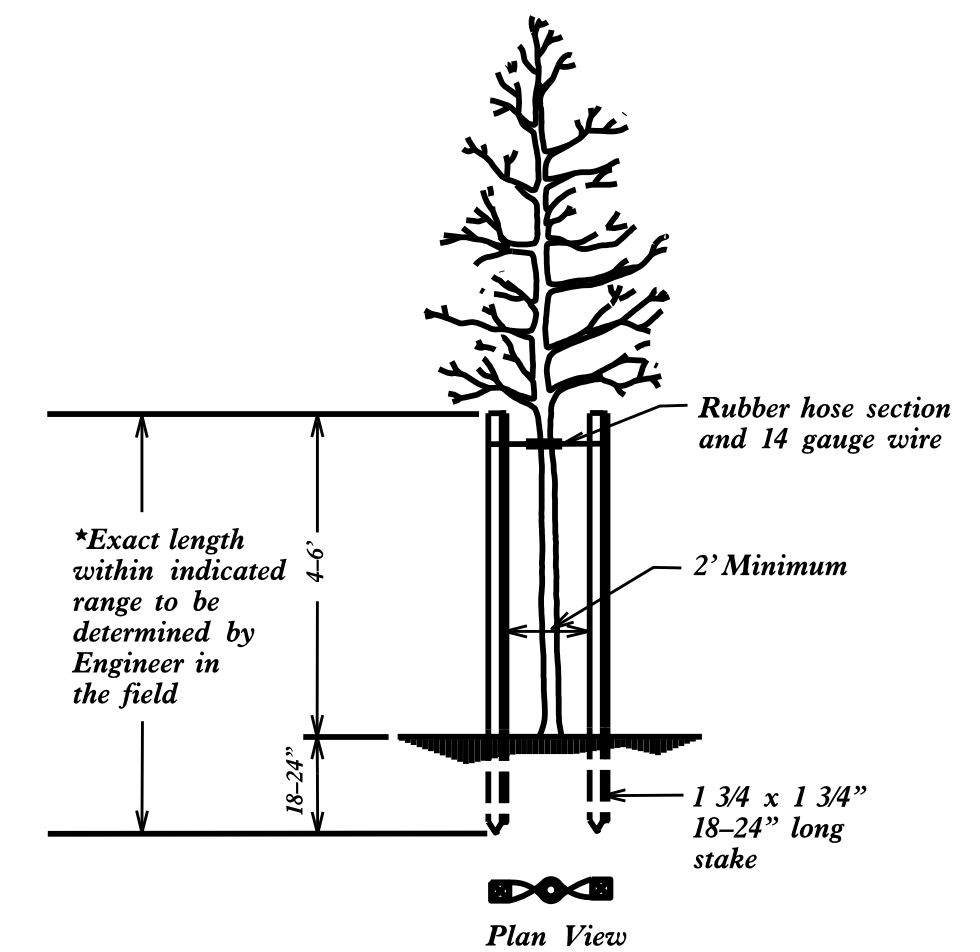

REMOVE BURLAP FROM TOP OF BALL BEFORE BACKFILLING AROUND BALL IS COMPLETE

SEE STANDARD SPECIFICATIONS FOR PLANT BED HERBICIDE TREATMENT

When mulched bed is adjacent to guard rail run mulch to front edge of guard rail - see detail

PRUNING CUTS

GUY SPACING DETAIL

GUY TYING DETAIL

Align Grasses around the edge of plant bed to establish GRID. Start center of grasses & perennials half the spacing distance from edge of plant bed

Establish the O.C. Grid for Grasses & Perennials. See Plant List for individual spacing.

STAKING DETAIL
(FOR TREES 6' TO 10')

* Utilize staking detail only if requested by the Engineer.

Typical Section @ Cut Slopes
No Scale

07/09/17

L1C A Grading/Bed Layout @ Tanger Outlet Plant Bed No Scale

L1C B Grading/Bed Layout @ East End Plant Bed No Scale