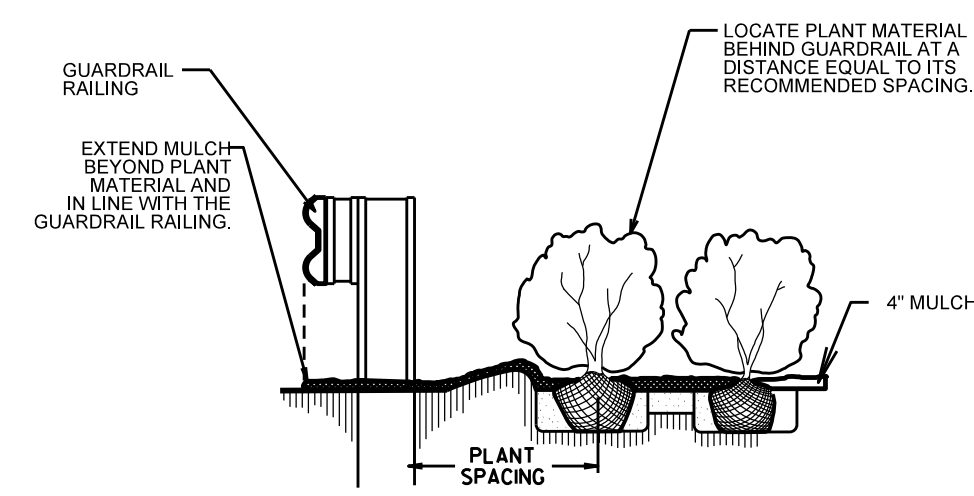

TREE OR SHRUB PLANTING DETAIL
(SLOPING GROUND)

GUARDRAIL MULCHING DETAIL
* Detail to be used when approved by the Engineer.

Shrub Bed Planting Detail

TREE GUYING DETAIL
(FOR TREES 10' OR LARGER)
* Utilize guying detail only if requested by the Engineer.

*Plants may be planted before or after mulching operation
Groundcover Planting Detail

NOTES:

SCHEDULE FOR PLANT HOLE SIZE:
CONTAINER OR ROOT BALL SIZE
X = 2 TIMES THE DIAMETER OF THE CONTAINER OR THE ROOT BALL DIAMETER