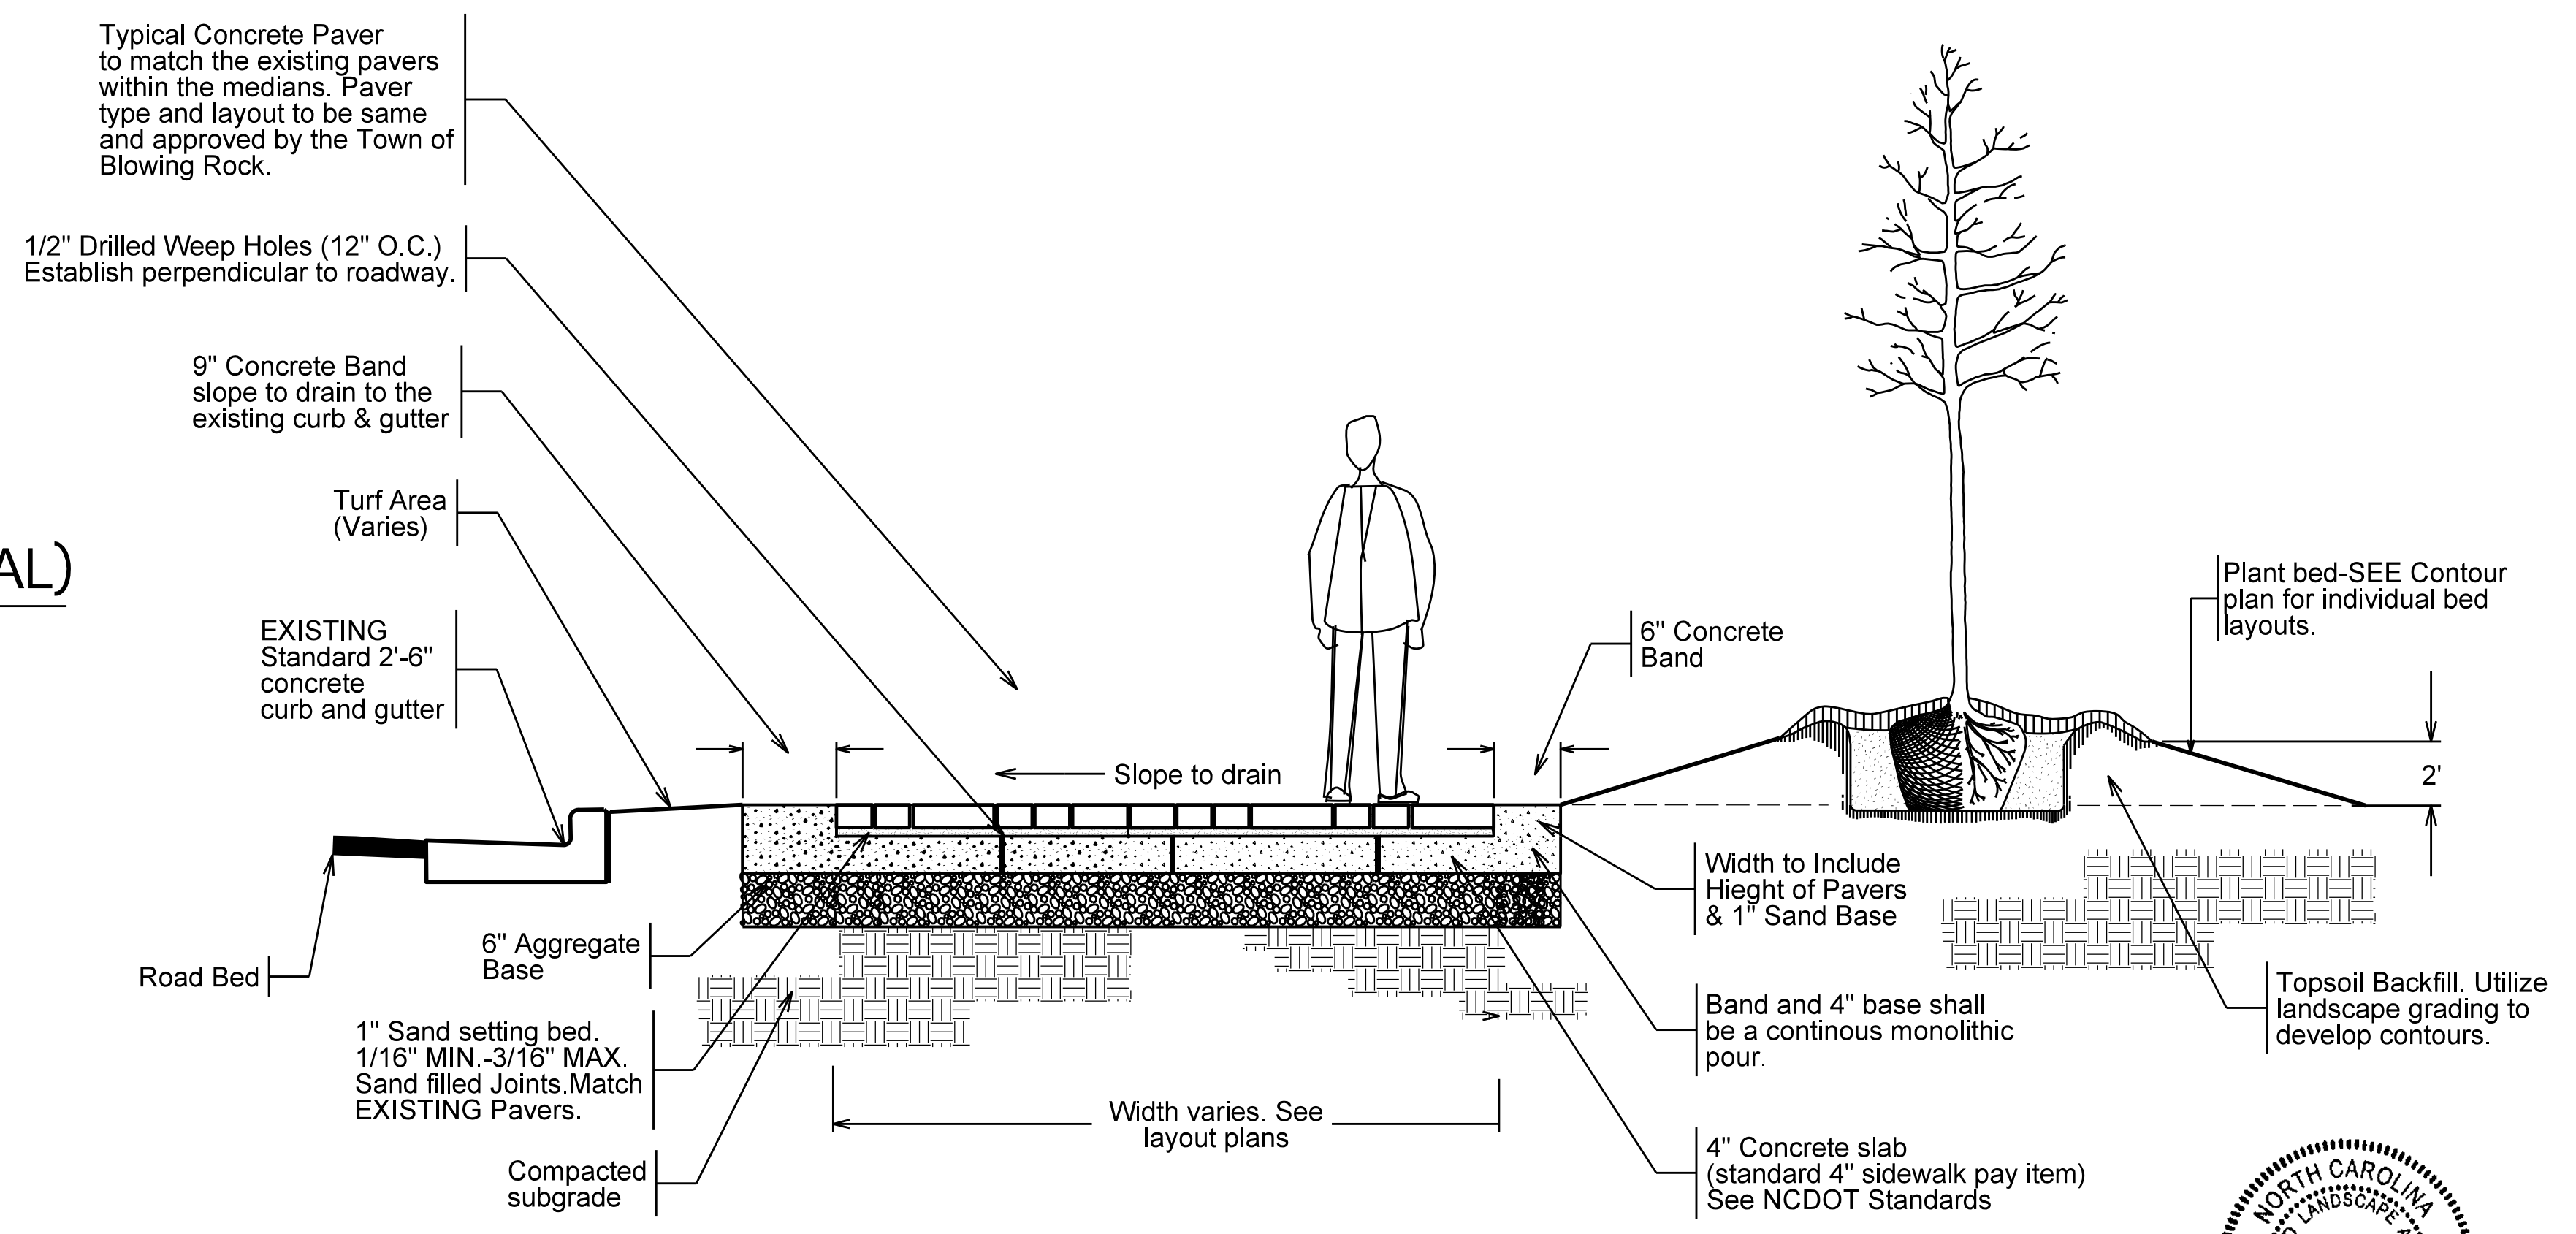

L1C B Grading/Bed Layout @ East End Plant Bed No Scale

L1C D Section-Pavers Placement @ Bed Areas No Scale