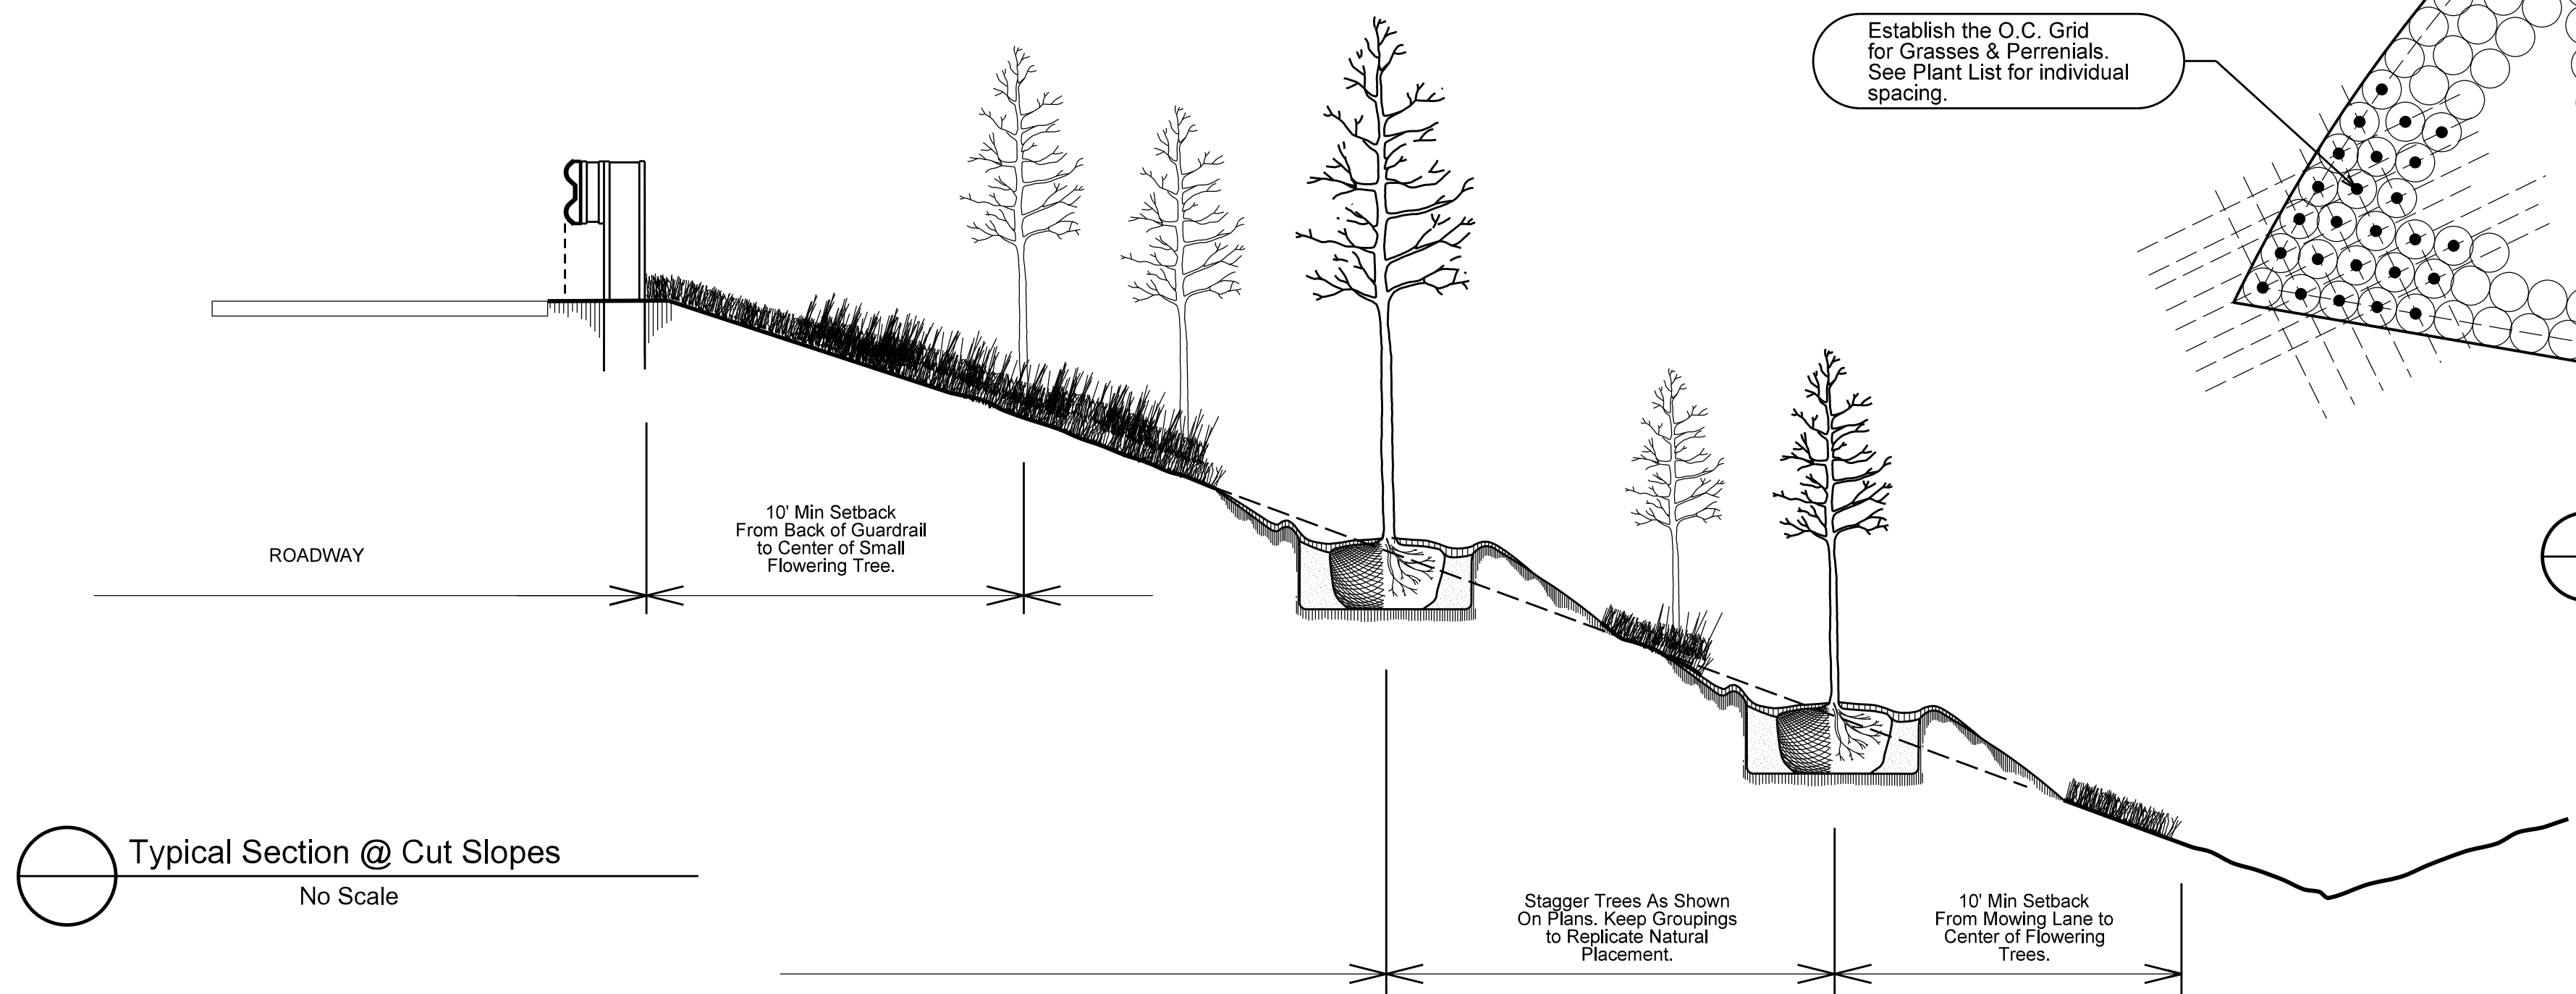

REMOVE BURLAP FROM TOP OF BALL BEFORE BACKFILLING AROUND BALL IS COMPLETE

SEE STANDARD SPECIFICATIONS FOR PLANT BED HERBICIDE TREATMENT

When mulched bed is adjacent to guard rail run mulch to front edge of guard rail - see detail

PRUNING CUTS

GUY SPACING DETAIL

GUY TYING DETAIL

Align Grasses around the edge of plant bed to establish GRID. Start center of grasses & perennials half the spacing distance from edge of plant bed

Establish the O.C. Grid for Grasses & Perennials. See Plant List for individual spacing.

STAKING DETAIL
(FOR TREES 6' TO 10')

* Utilize staking detail only if requested by the Engineer.

Typical Section @ Cut Slopes
No Scale

07/09/17

L1C A Grading/Bed Layout @ Tanger Outlet Plant Bed No Scale

L1C B Grading/Bed Layout @ East End Plant Bed No Scale