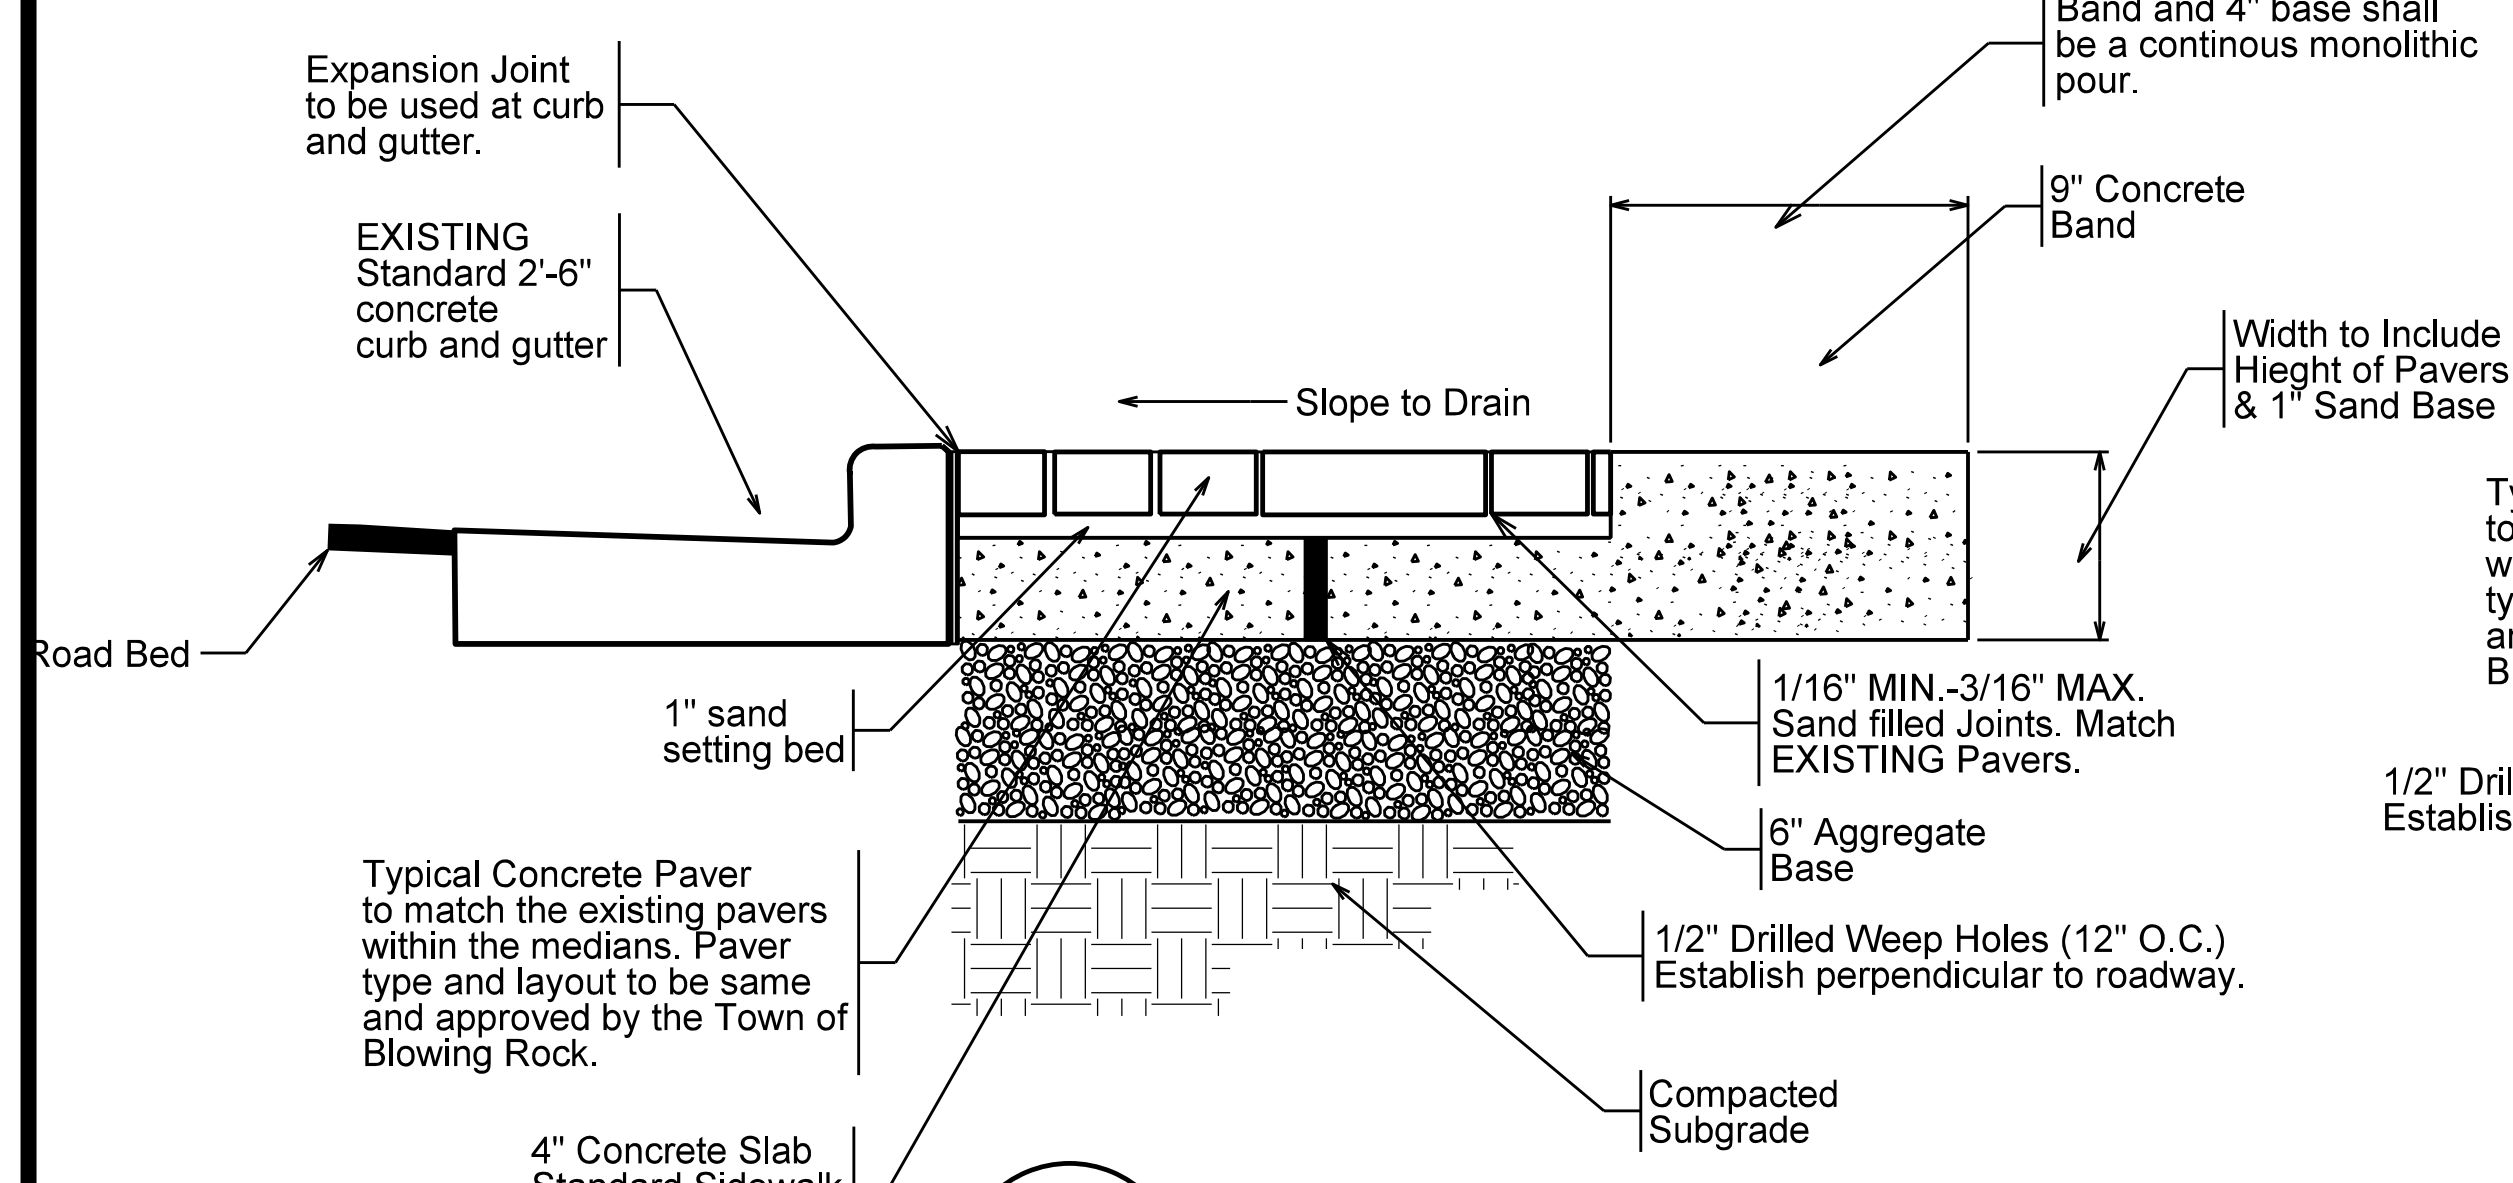

REMOVE BURLAP FROM TOP OF BALL BEFORE BACKFILLING AROUND BALL IS COMPLETE

SEE STANDARD SPECIFICATIONS FOR PLANT BED HERBICIDE TREATMENT

When mulched bed is adjacent to guard rail run mulch to front edge of guard rail - see detail

PRUNING CUTS

GUY SPACING DETAIL

GUY TYING DETAIL

Align Grasses around the edge of plant bed to establish GRID. Start center of grasses & perennials half the spacing distance from edge of plant bed

Establish the O.C. Grid for Grasses & Perennials. See Plant List for individual spacing.

STAKING DETAIL
(FOR TREES 6' TO 10')

* Utilize staking detail only if requested by the Engineer.

Typical Section @ Cut Slopes
No Scale

07/09/17

L1C A Grading/Bed Layout @ Tanger Outlet Plant Bed No Scale

L1C B Grading/Bed Layout @ East End Plant Bed No Scale