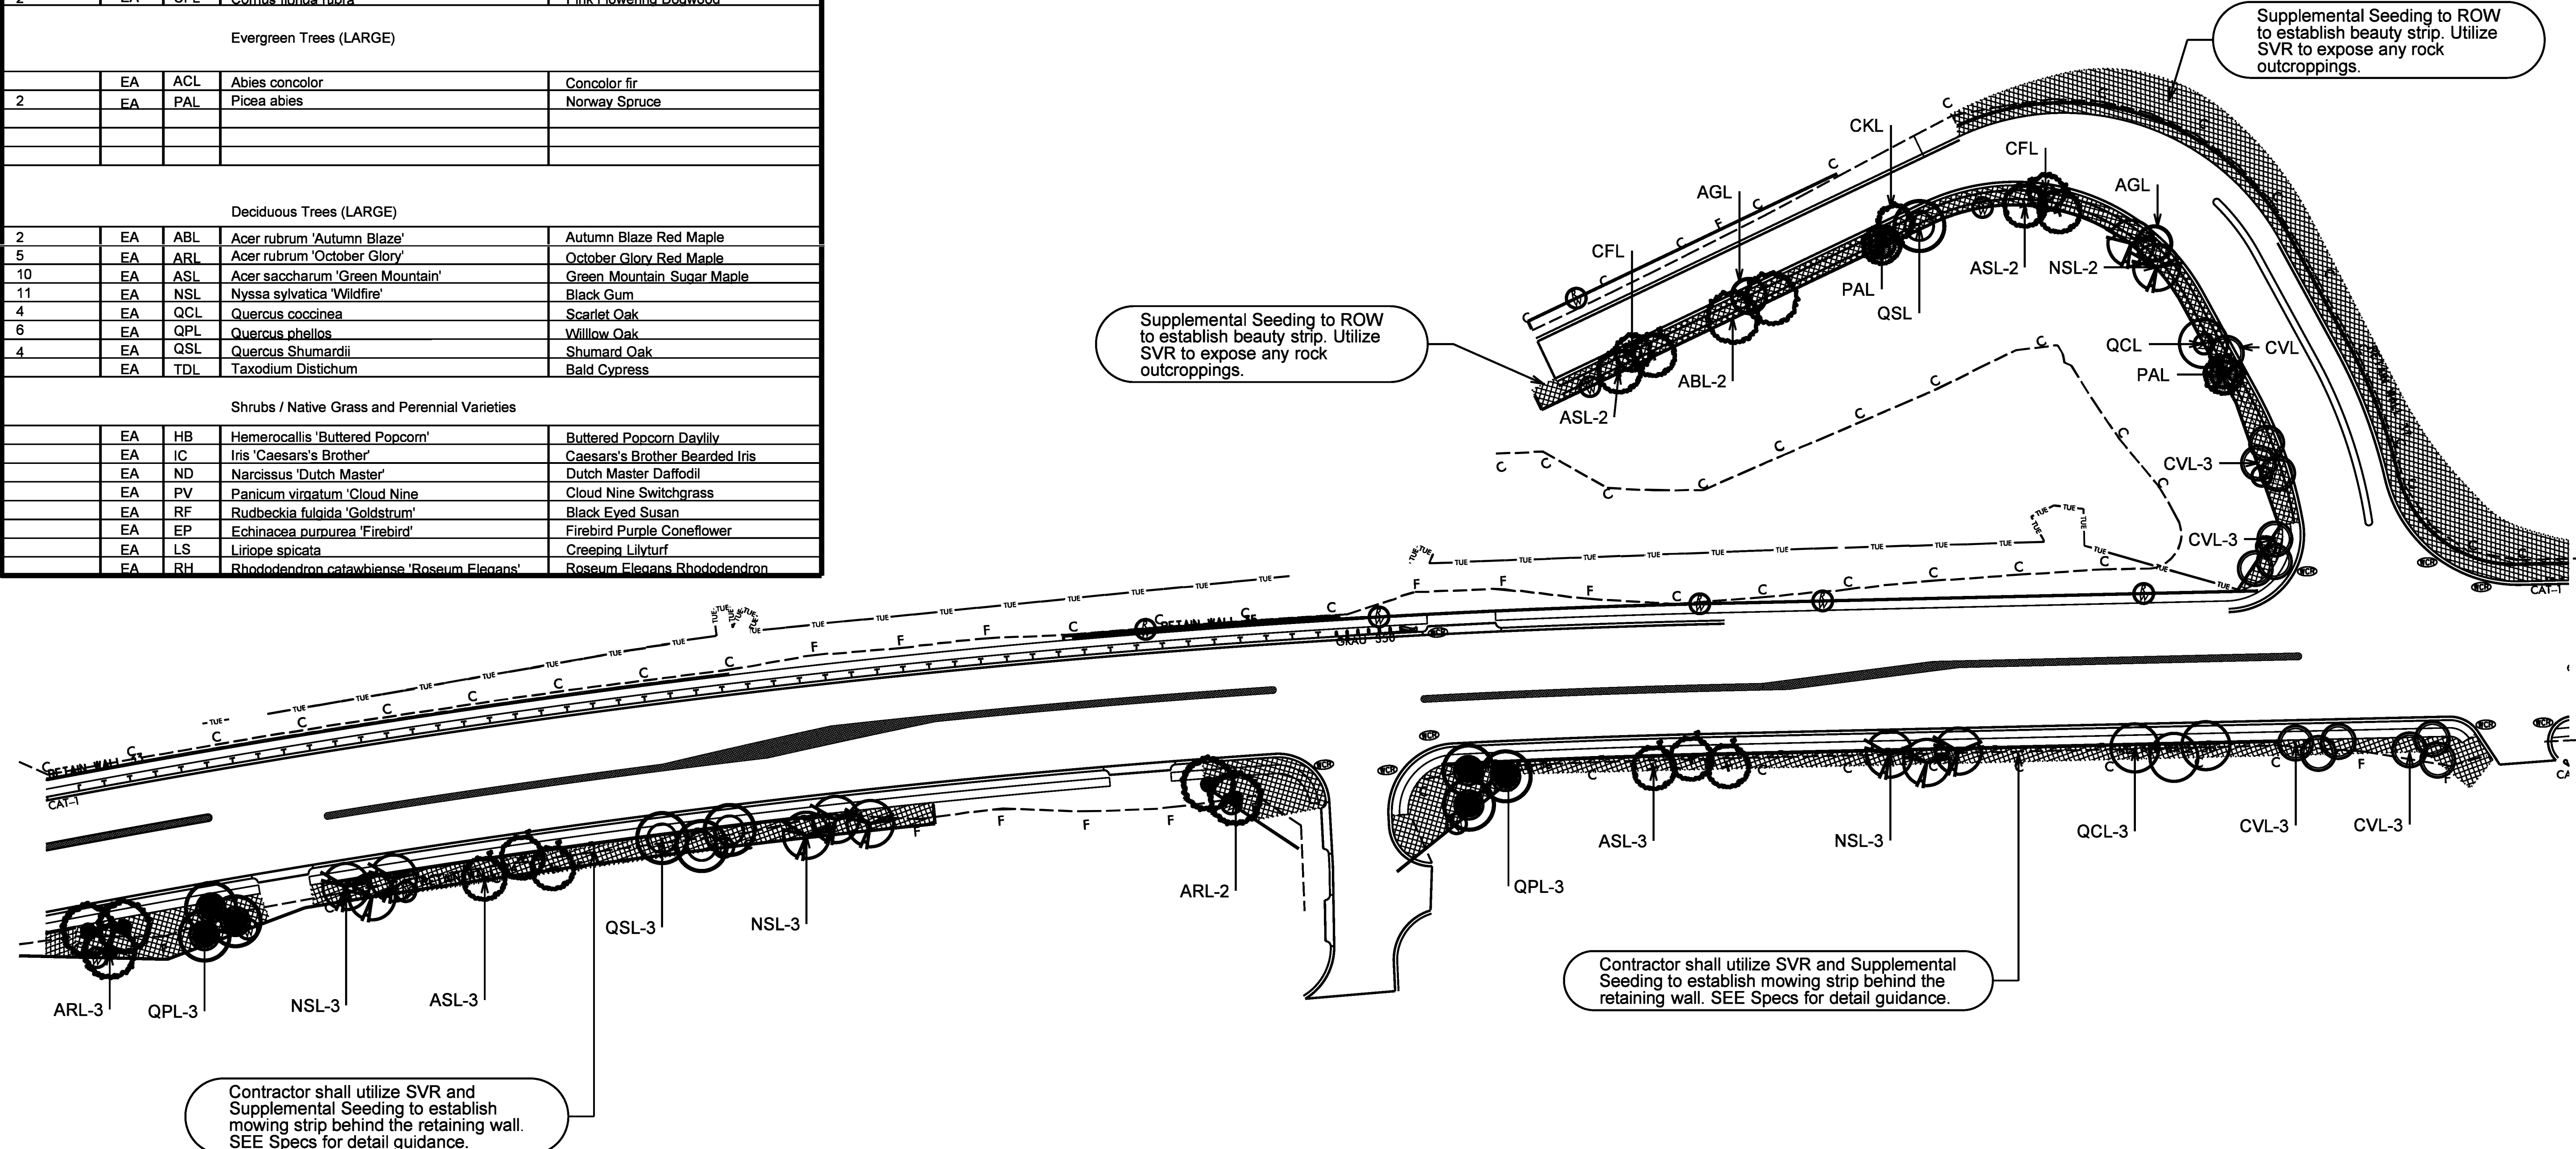

QUANTITY	UNIT	KEY	BOTANICAL NAME	COMMON NAME
Small Flowering Trees (LARGE)				
2	EA	AGL	Amelanchier x grandiflora 'Autumn Brilliance'	Autumn Brilliance Serviceberry
	EA	CCL	Cercis canadensis	Redbud
13	EA	CVL	Chionathus virginicus	Fringetree
1	EA	CKL	Crataegus viridis 'Winter King'	Winter King Hawthorne
2	EA	CFL	Cornus florida rubra	Pink Flowering Dogwood
Evergreen Trees (LARGE)				
	EA	ACL	Abies concolor	Concolor fir
2	EA	PAL	Picea abies	Norway Spruce
Deciduous Trees (LARGE)				
2	EA	ABL	Acer rubrum 'Autumn Blaze'	Autumn Blaze Red Maple
5	EA	ARL	Acer rubrum 'October Glory'	October Glory Red Maple
10	EA	ASL	Acer saccharum 'Green Mountain'	Green Mountain Sugar Maple
11	EA	NSL	Nyssa sylvatica 'Wildfire'	Black Gum
4	EA	QCL	Quercus coccinea	Scarlet Oak
6	EA	QPL	Quercus phellos	Willow Oak
4	EA	QSL	Quercus shumardii	Shumard Oak
	EA	TDL	Taxodium distichum	Bald Cypress
Shrubs / Native Grass and Perennial Varieties				
	EA	HB	Hemerocallis 'Buttered Popcorn'	Buttered Popcorn Daylily
	EA	IC	Iris 'Caesars's Brother'	Caesars's Brother Bearded Iris
	EA	ND	Narcissus 'Dutch Master'	Dutch Master Daffodil
	EA	PV	Panicum virgatum 'Cloud Nine'	Cloud Nine Switchgrass
	EA	RF	Rudbeckia fulgida 'Goldstrum'	Black Eyed Susan
	EA	EP	Echinacea purpurea 'Firebird'	Firebird Purple Coneflower
	EA	LS	Liriope spicata	Creeping Lilyturf
	EA	RH	Rhododendron catawbiense 'Roseum Elegans'	Roseum Elegans Rhododendron

R-2237C Corridor Enhancements & Aesthetics
Blowing Rock, NC, North Carolina

N.C. Department of Transportation
Roadside Environmental Unit - Design Section
Planting Plan