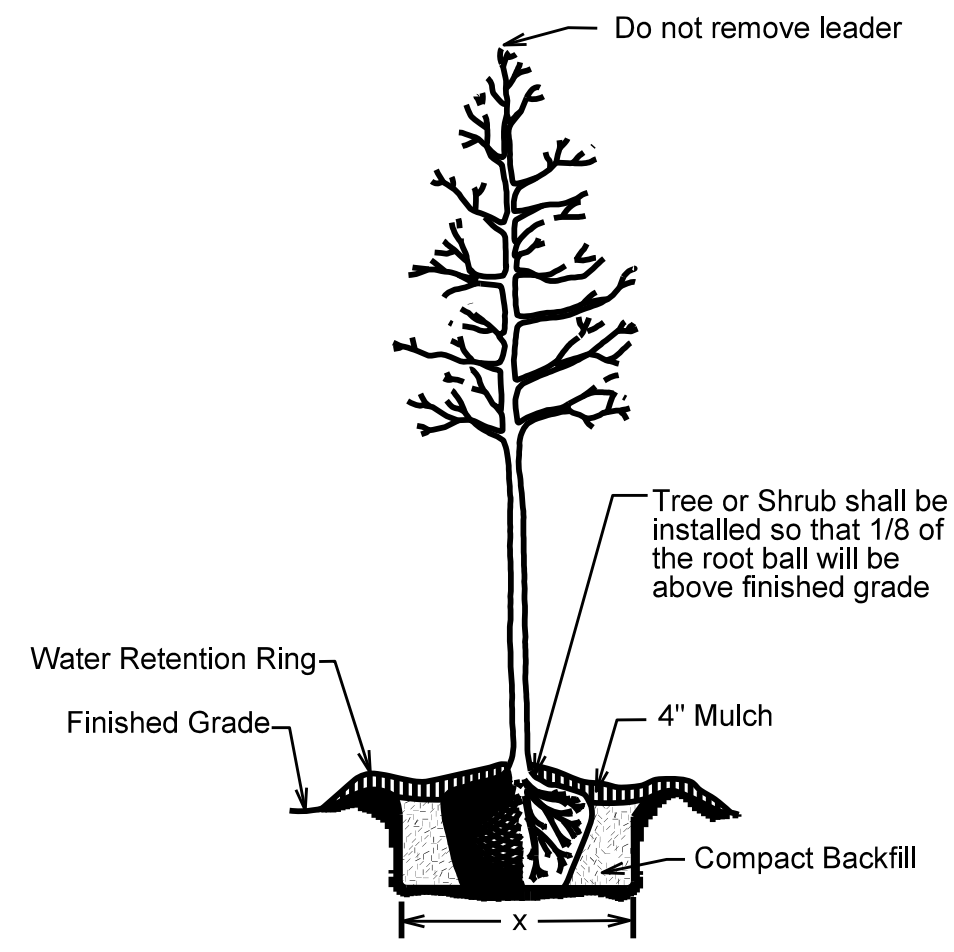

TREE OR SHRUB PLANTING DETAIL
(LEVEL GROUND)