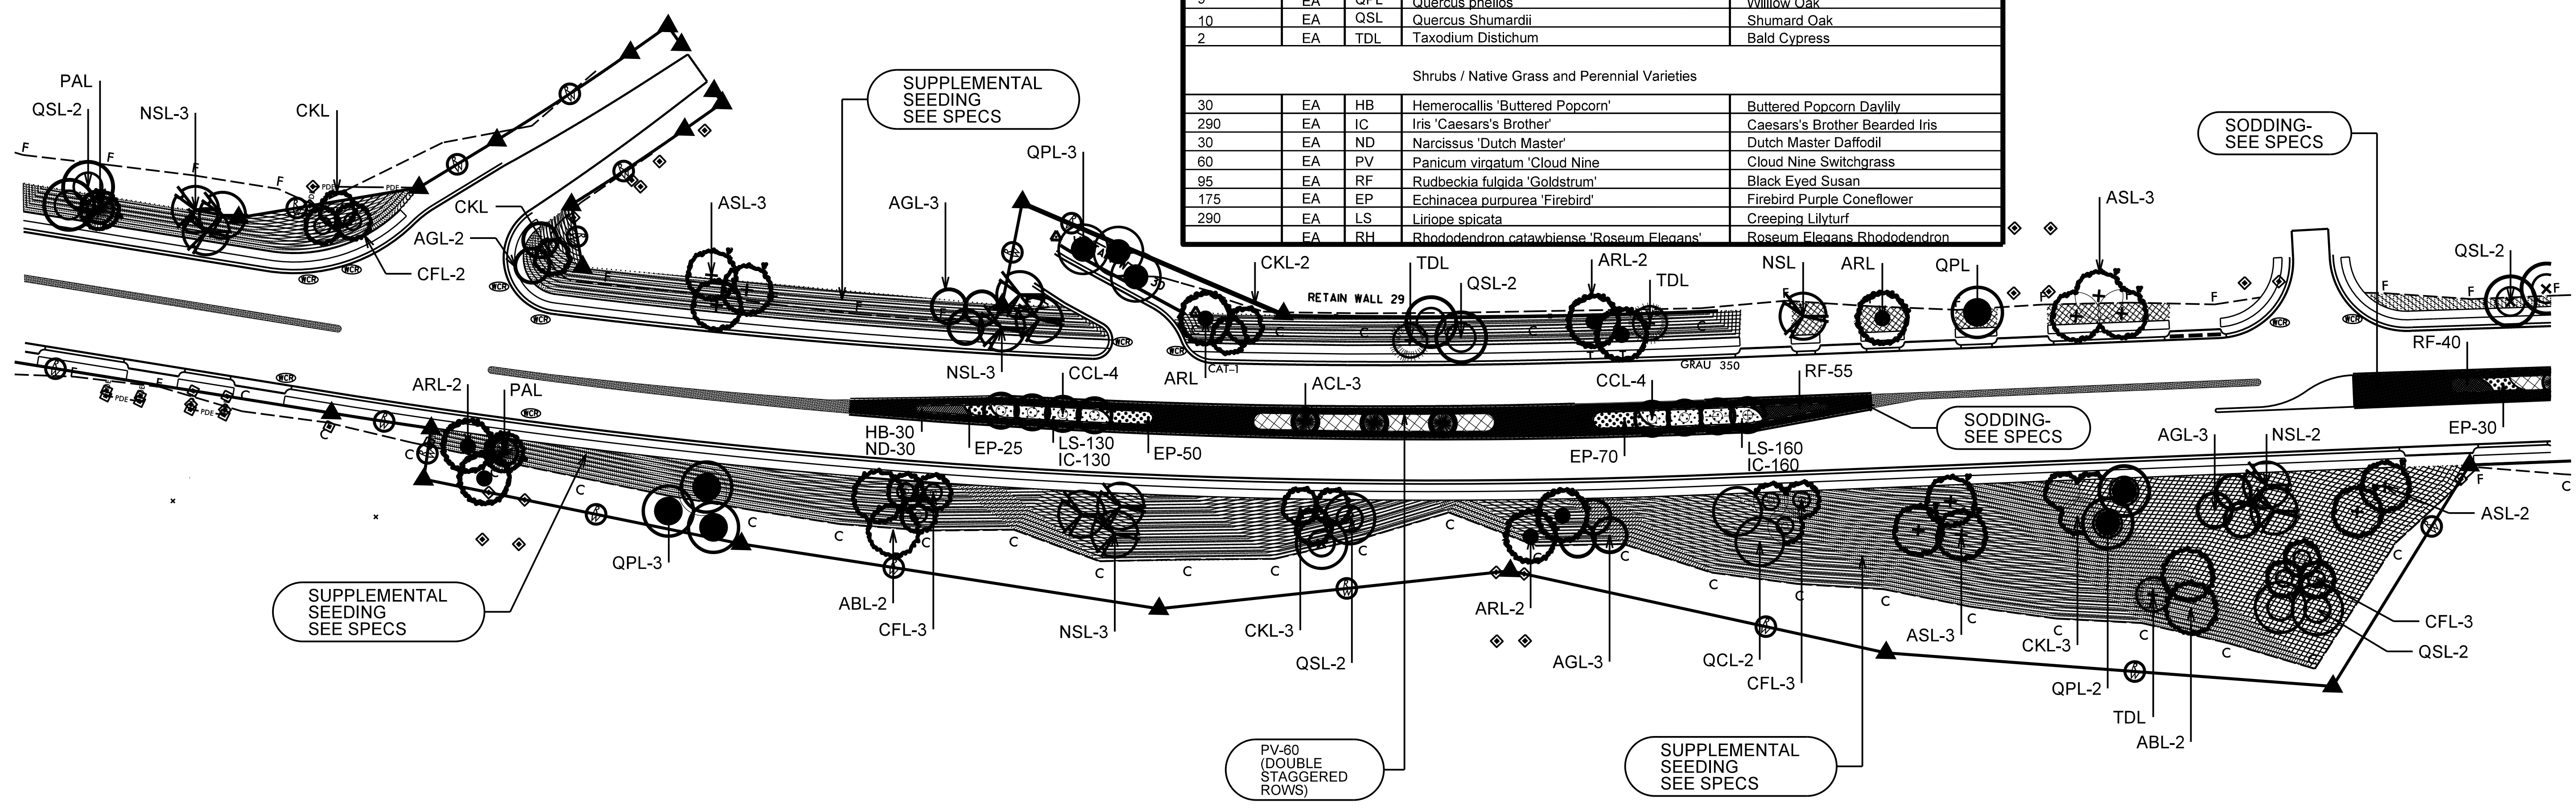

07/09/97

QUANTITY	UNIT	KEY	BOTANICAL NAME	COMMON NAME
Small Flowering Trees (LARGE)				
11	EA	AGL	Amelanchier x grandiflora 'Autumn Brilliance'	Autumn Brilliance Serviceberry
8	EA	CCL	Cercis canadensis	Redbud
	EA	CVL	Chionathus virginicus	Fringetree
10	EA	CKL	Crataegus viridis 'Winter King'	Winter King Hawthorne
11	EA	CFL	Cornus florida rubra	Pink Flowering Dogwood
Evergreen Trees (LARGE)				
3	EA	ACL	Abies concolor	Concolor fir
2	EA	PAL	Picea abies	Norway Spruce
Deciduous Trees (LARGE)				
4	EA	ABL	Acer rubrum 'Autumn Blaze'	Autumn Blaze Red Maple
8	EA	ARL	Acer rubrum 'October Glory'	October Glory Red Maple
11	EA	ASL	Acer saccharum 'Green Mountain'	Green Mountain Sugar Maple
12	EA	NSL	Nyssa sylvatica 'Wildfire'	Black Gum
2	EA	QCL	Quercus coccinea	Scarlet Oak
9	EA	QPL	Quercus phellos	Willow Oak
10	EA	QSL	Quercus shumardii	Shumard Oak
2	EA	TDL	Taxodium distichum	Bald Cypress
Shrubs / Native Grass and Perennial Varieties				
30	EA	HB	Hemerocallis 'Buttered Popcorn'	Buttered Popcorn Daylily
290	EA	IC	Iris 'Caesars's Brother'	Caesars's Brother Bearded Iris
30	EA	ND	Narcissus 'Dutch Master'	Dutch Master Daffodil
60	EA	PV	Panicum virgatum 'Cloud Nine'	Cloud Nine Switchgrass
95	EA	RF	Rudbeckia fulgida 'Goldstrum'	Black Eyed Susan
175	EA	EP	Echinacea purpurea 'Firebird'	Firebird Purple Coneflower
290	EA	LS	Liriope spicata	Creeping Lilyturf
	EA	RH	Rhododendron catawbiense 'Roseum Elegans'	Roseum Elegans Rhododendron

R-2237C Corridor Enhancements & Aesthetics
Blowing Rock, NC, North Carolina

N.C. Department of Transportation
Roadside Environmental Unit - Design Section
Planting Plan