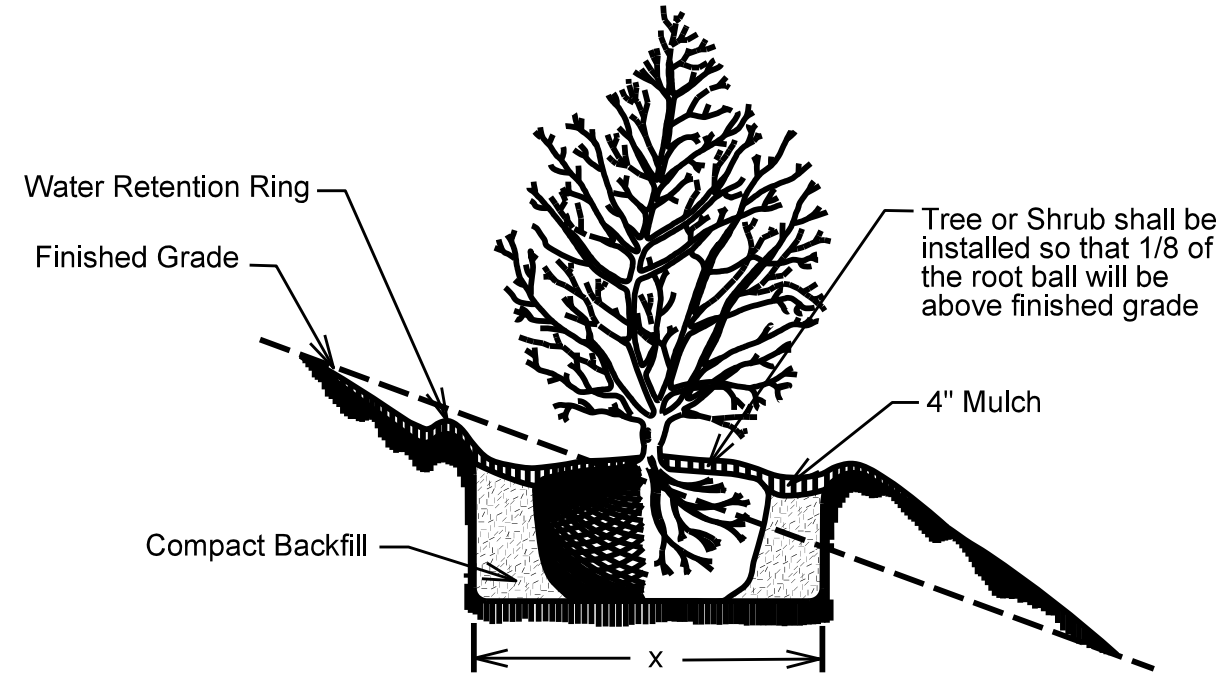

TREE OR SHRUB PLANTING DETAIL
(SLOPING GROUND)

GUARDRAIL MULCHING DETAIL
* Detail to be used when approved by the Engineer.

Shrub Bed Planting Detail

TREE GUYING DETAIL
(FOR TREES 10' OR LARGER)
* Utilize guying detail only if requested by the Engineer.