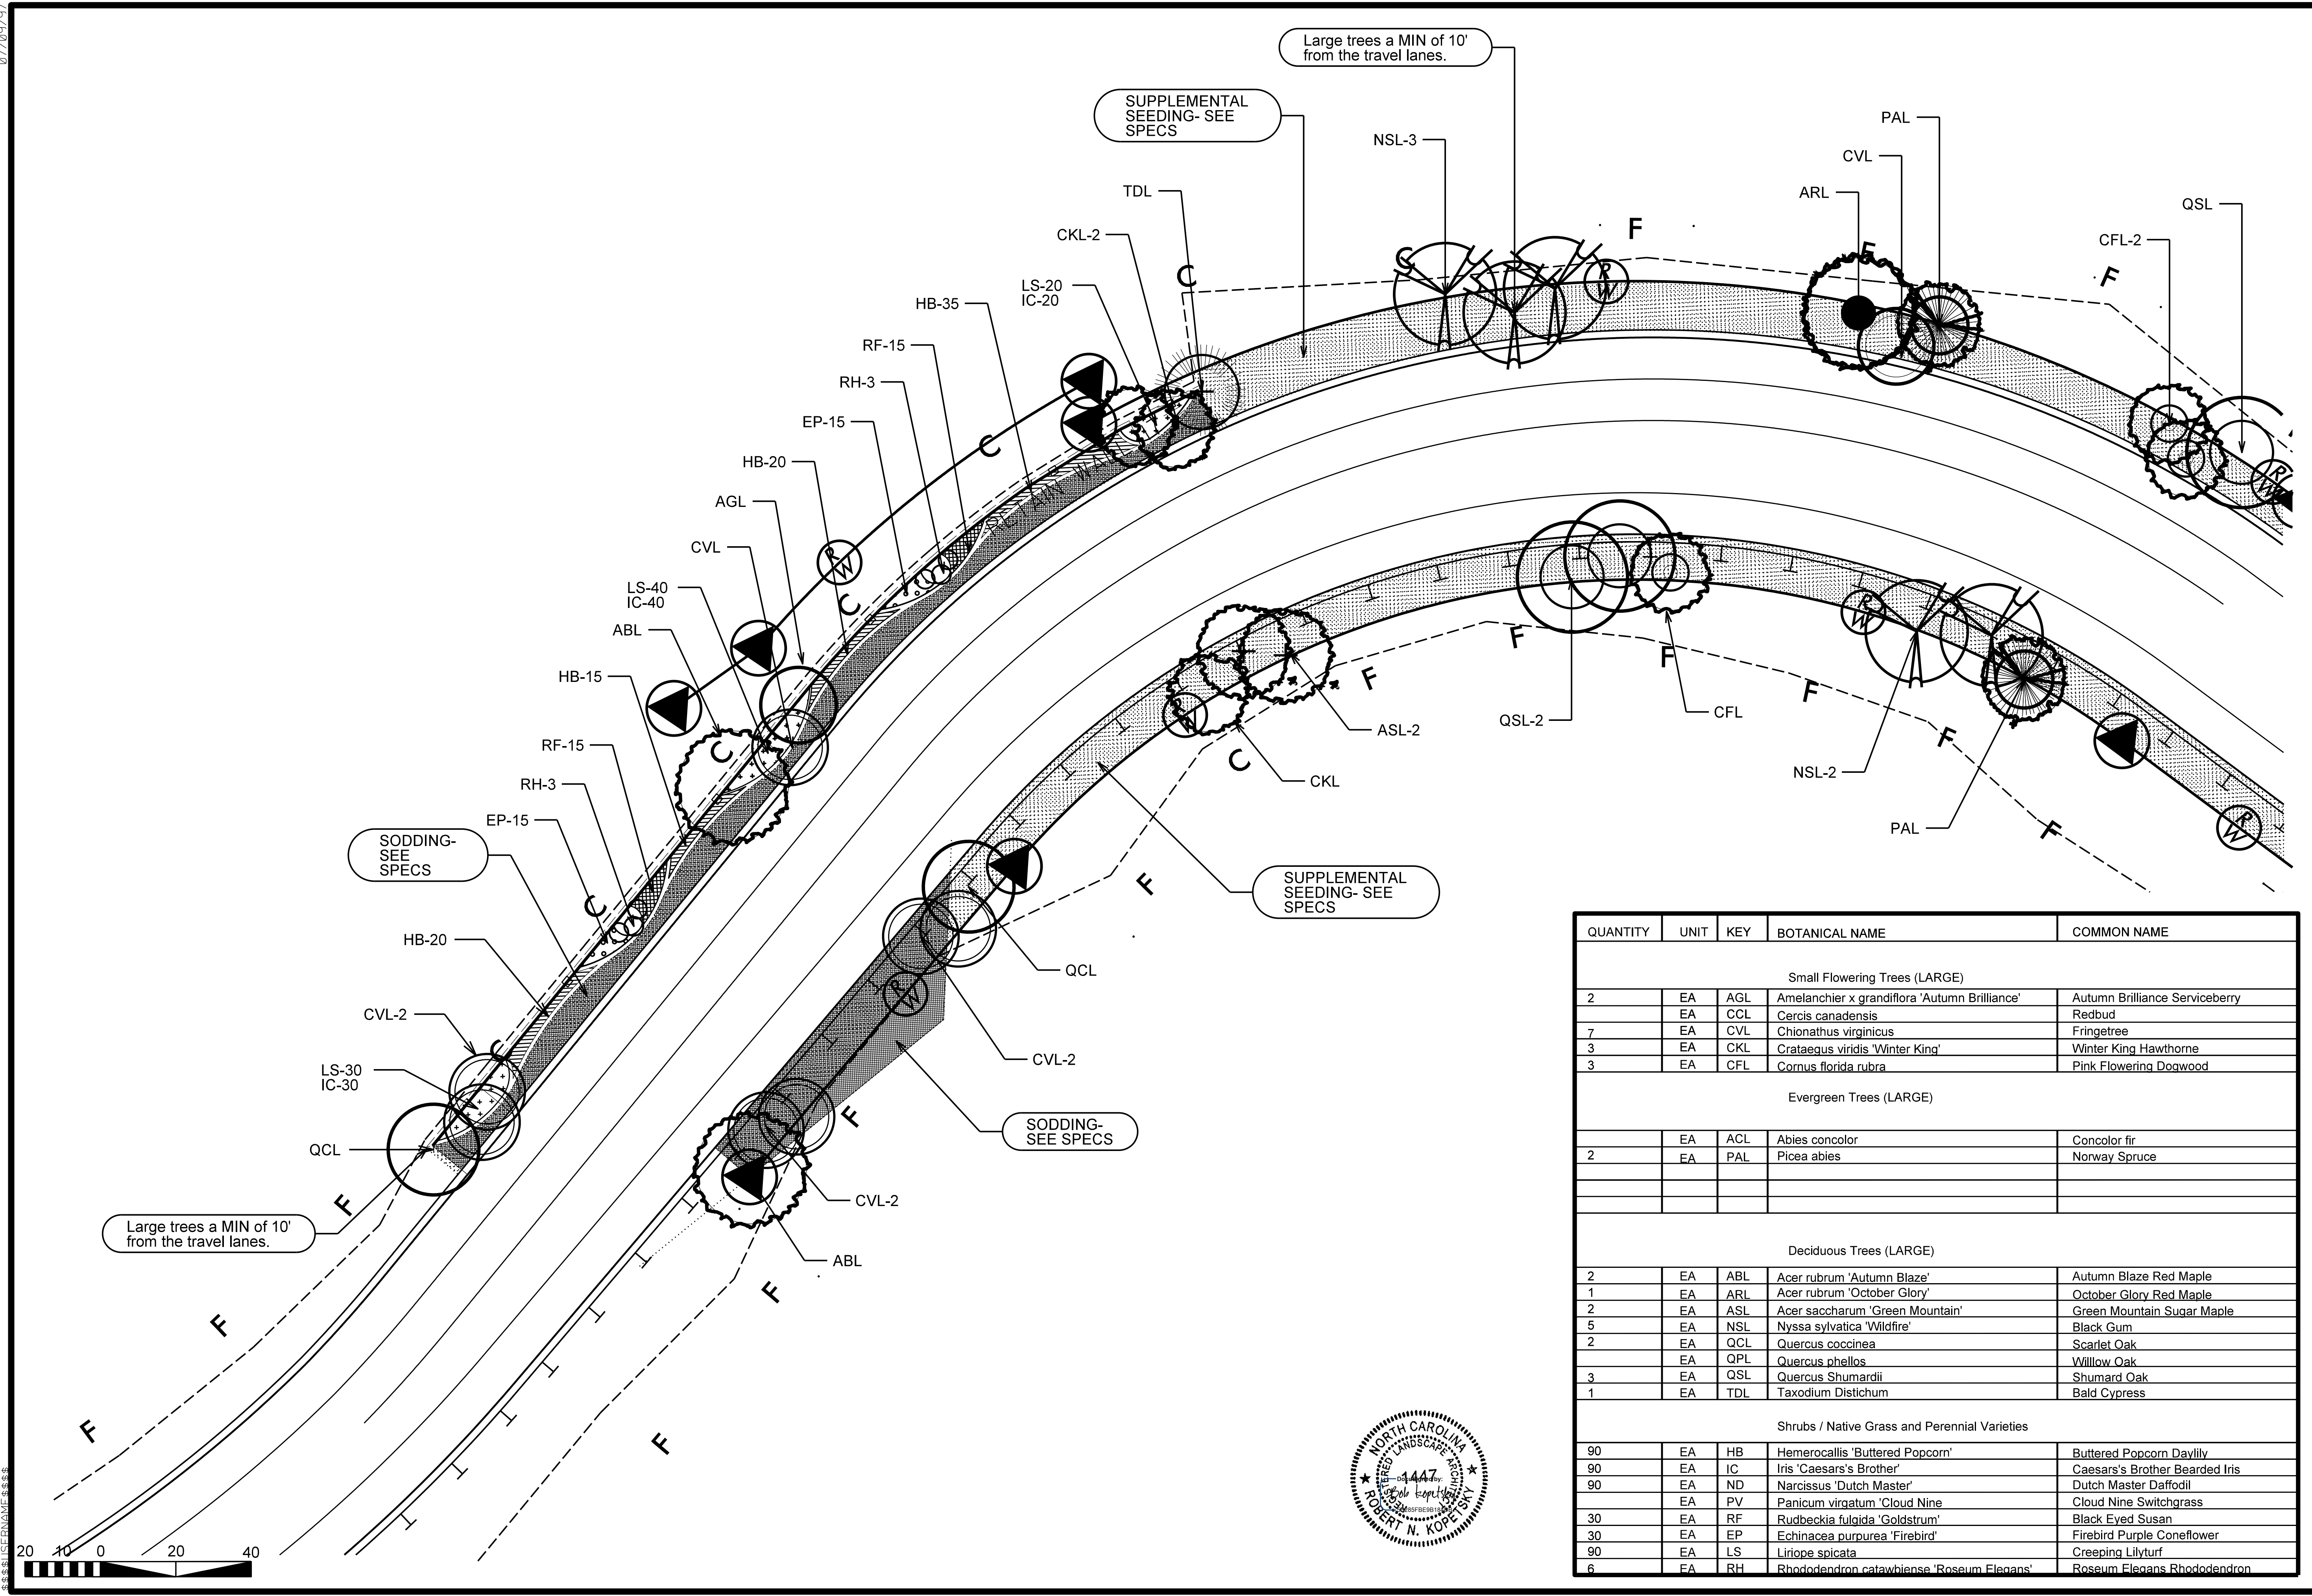

07/09/97

R-2237C Corridor Enhancements & Aesthetics
Blowing Rock, NC, North Carolina

N.C. Department of Transportation
Roadside Environmental Unit - Design Section
Planting Plan

L1

QUANTITY	UNIT	KEY	BOTANICAL NAME	COMMON NAME
Small Flowering Trees (LARGE)				
2	EA	AGL	Amelanchier x grandiflora 'Autumn Brilliance'	Autumn Brilliance Serviceberry
	EA	CCL	Cercis canadensis	Redbud
7	EA	CVL	Chionathus virginicus	Fringetree
3	EA	CKL	Crataegus viridis 'Winter King'	Winter King Hawthorne
3	EA	CFL	Cornus florida rubra	Pink Flowering Dogwood
Evergreen Trees (LARGE)				
	EA	ACL	Abies concolor	Concolor fir
2	EA	PAL	Picea abies	Norway Spruce
Deciduous Trees (LARGE)				
2	EA	ABL	Acer rubrum 'Autumn Blaze'	Autumn Blaze Red Maple
1	EA	ARL	Acer rubrum 'October Glory'	October Glory Red Maple
2	EA	ASL	Acer saccharum 'Green Mountain'	Green Mountain Sugar Maple
5	EA	NSL	Nyssa sylvatica 'Wildfire'	Black Gum
2	EA	QCL	Quercus coccinea	Scarlet Oak
	EA	QPL	Quercus phellos	Willow Oak
3	EA	QSL	Quercus shumardii	Shumard Oak
1	EA	TDL	Taxodium distichum	Bald Cypress
Shrubs / Native Grass and Perennial Varieties				
90	EA	HB	Hemerocallis 'Buttered Popcorn'	Buttered Popcorn Daylily
90	EA	IC	Iris 'Caesars's Brother'	Caesars's Brother Bearded Iris
90	EA	ND	Narcissus 'Dutch Master'	Dutch Master Daffodil
	EA	PV	Panicum virgatum 'Cloud Nine'	Cloud Nine Switchgrass
30	EA	RF	Rudbeckia fulgida 'Goldstrum'	Black Eyed Susan
30	EA	EP	Echinacea purpurea 'Firebird'	Firebird Purple Coneflower
90	EA	LS	Liriope spicata	Creeping Lilyturf
6	EA	RH	Rhododendron catawbiense 'Roseum Elegans'	Roseum Elegans Rhododendron